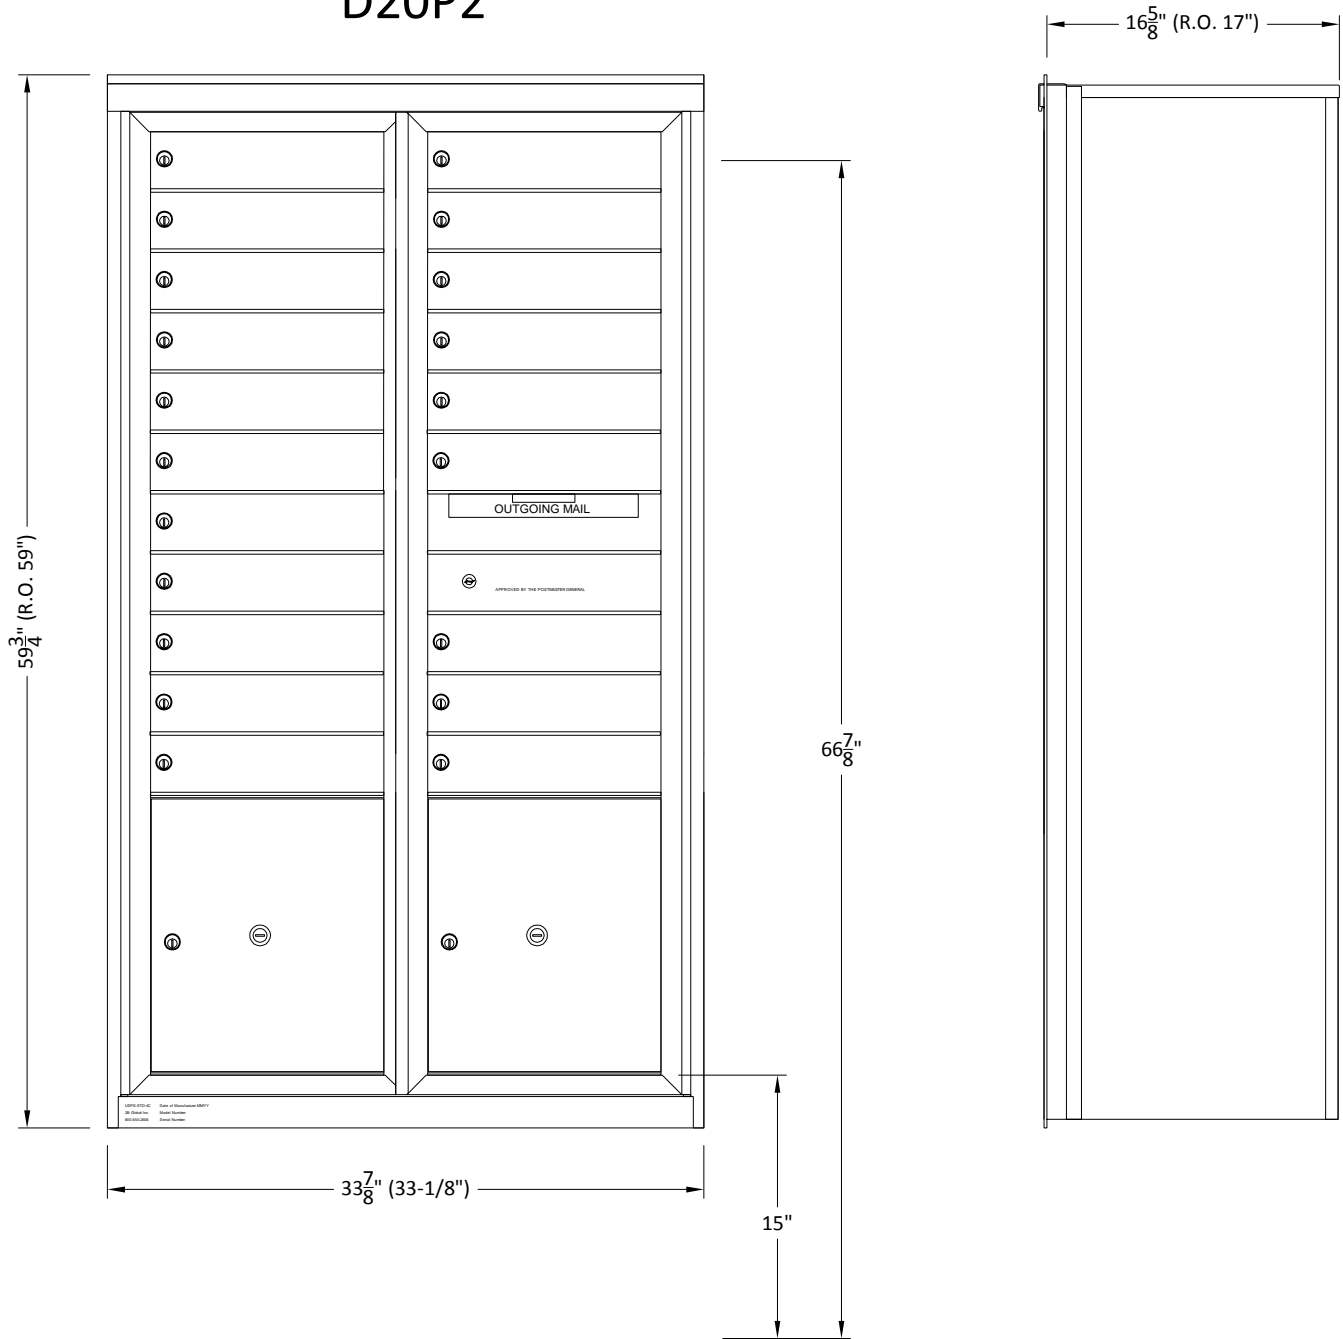

D20P2

2B GLOBAL INC

DATE: 1 NOV 2014
SHEET: 1 OF 1

SCALE: 1 : 1
SIZE: LETTER

DRAWING TITLE.:
USPS-4C HORIZONTAL MAILBOX

DRAWING NO.:
2B-USPS-D20P2-STD