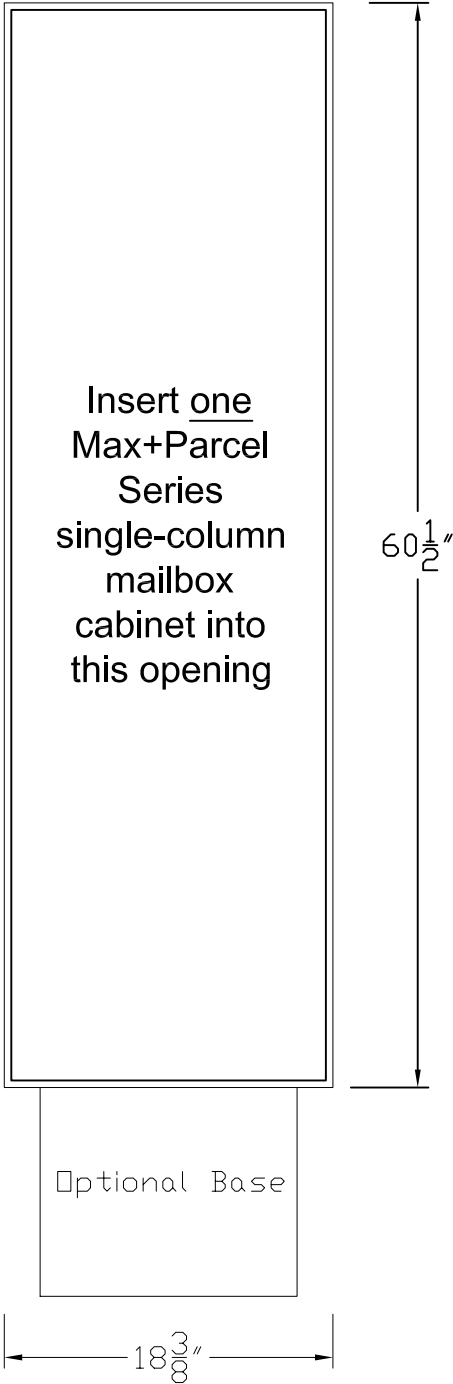

Kiosk Model: CT1S-MAXPL

2B GLOBAL INC.			
<small>DRAWING NO.</small> 2B-CT1S-MAXPL-01	<small>DRAWING TITLE:</small> COMPACT KIOSK		
<small>DATE</small> 14 MAR 2009	<small>FOR MAX-PARCEL SERIES MAILBOX CABINET</small>		
<small>SCALE</small> 1:1	<small>SIZE</small> L	<small>REVISION NO.</small> 0	<small>SHEET</small> 1 OF 1