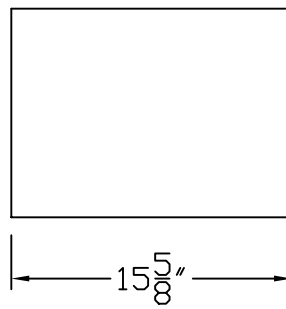

Base Model: CTB1

Front

Side

| | | | |
|-----------------------|-------------|---------------------------------------|---------------|
| 2B GLOBAL INC. | | | |
| DRAWING NO. | 2B-CTB1-01 | DRAWING TITLE: | COMPACT KIOSK |
| DATE | 14 MAR 2009 | FOR MAX-PARCEL SERIES MAILBOX CABINET | |
| SCALE | 1:1 | SIZE | L |
| REVISION NO. | 0 | SHEET | 1 OF 1 |