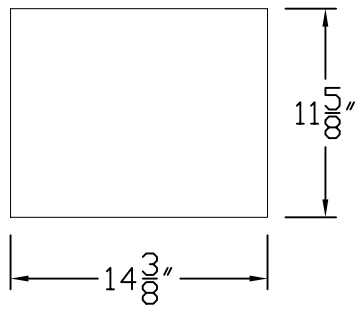

Base Model: CTB1

Front

Side

| | | | |
|-----------------------|-------------|---------------------------------------|---------------|
| 2B GLOBAL INC. | | | |
| DRAWING NO. | 2B-CTB1-01 | DRAWING TITLE: | COMPACT KIOSK |
| DATE | 14 MAR 2009 | FOR MAX-PARCEL SERIES MAILBOX CABINET | |
| SCALE | 1:1 | SIZE | L |
| REVISION NO. | 0 | SHEET | 1 OF 1 |