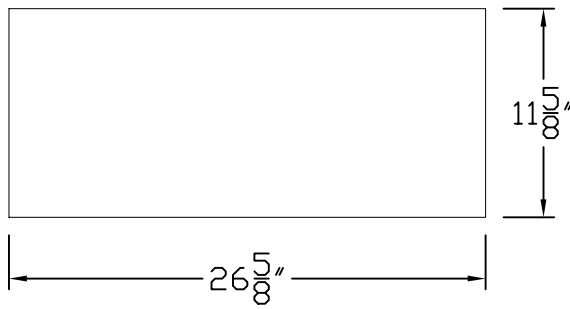

Base Model: CTB2

Front

Side

<b>2B GLOBAL INC.</b>			
<b>DRAWING NO.</b>	2B-CTB2-01	<b>DRAWING TITLE:</b>	COMPACT KIOSK
<b>DATE</b>	14 MAR 2009	FOR MAX-PARCEL SERIES MAILBOX CABINET	
<b>SCALE</b>	1:1	<b>SIZE</b>	L
<b>REVISION NO.</b>	0	<b>SHEET</b>	1 OF 1