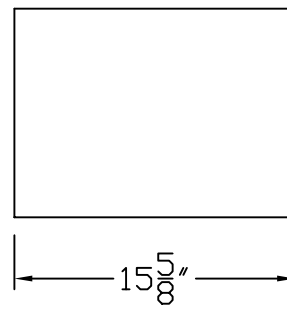

Base Model: CTB2

Front

Side

<b>2B GLOBAL INC.</b>			
<b>DRAWING NO.</b>	2B-CTB2-01	<b>DRAWING TITLE:</b>	COMPACT KIOSK
<b>DATE</b>	14 MAR 2009	FOR MAX-PARCEL SERIES MAILBOX CABINET	
<b>SCALE</b>	1:1	<b>SIZE</b>	L
<b>REVISION NO.</b>	0	<b>SHEET</b>	1 OF 1