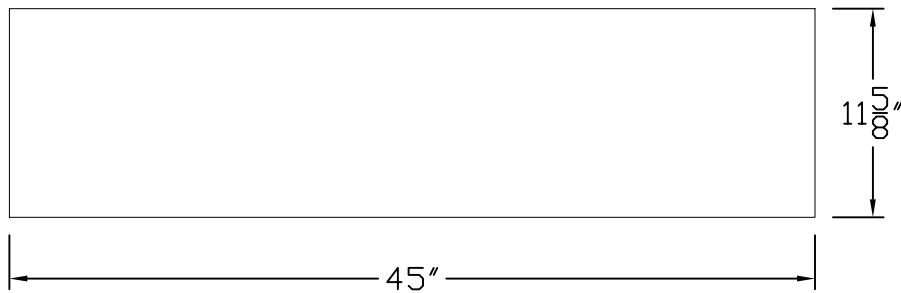

Base Model: CTB3

Front

Side

2B GLOBAL INC.			
DRAWING NO.	2B-CTB3-01	DRAWING TITLE:	COMPACT KIOSK
DATE	14 MAR 2009	FOR MAX-PARCEL SERIES MAILBOX CABINET	
SCALE	1:1	SIZE	L
REVISION NO.	0	SHEET	1 OF 1