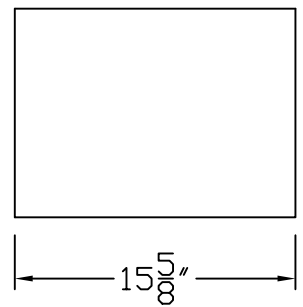

Base Model: CTB3

Front

Side

2B GLOBAL INC.			
DRAWING NO.	2B-CTB3-01	DRAWING TITLE:	COMPACT KIOSK
DATE	14 MAR 2009	FOR MAX-PARCEL SERIES MAILBOX CABINET	
SCALE	1:1	SIZE	L
REVISION NO.	0	SHEET	1 OF 1