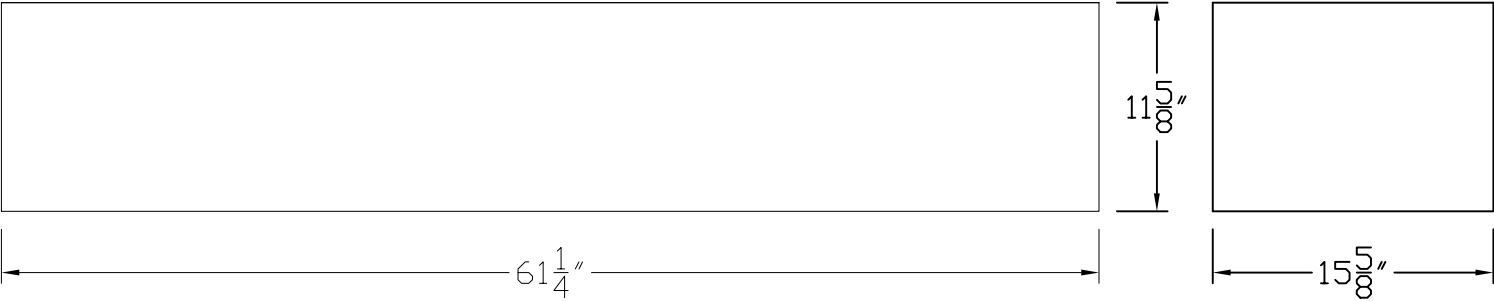

Base Model: CTB4

Front

Side

2B GLOBAL INC.			
<small>DRAWING NO.</small>	2B-CTB4-01	<small>DRAWING TITLE:</small>	COMPACT KIOSK
<small>DATE</small>	14 MAR 2009	<small>FOR MAX-PARCEL SERIES MAILBOX CABINET</small>	
<small>SCALE</small>	1:1	<small>SIZE</small>	L
<small>REVISION NO.</small>	0	<small>SHEET</small>	1 OF 1