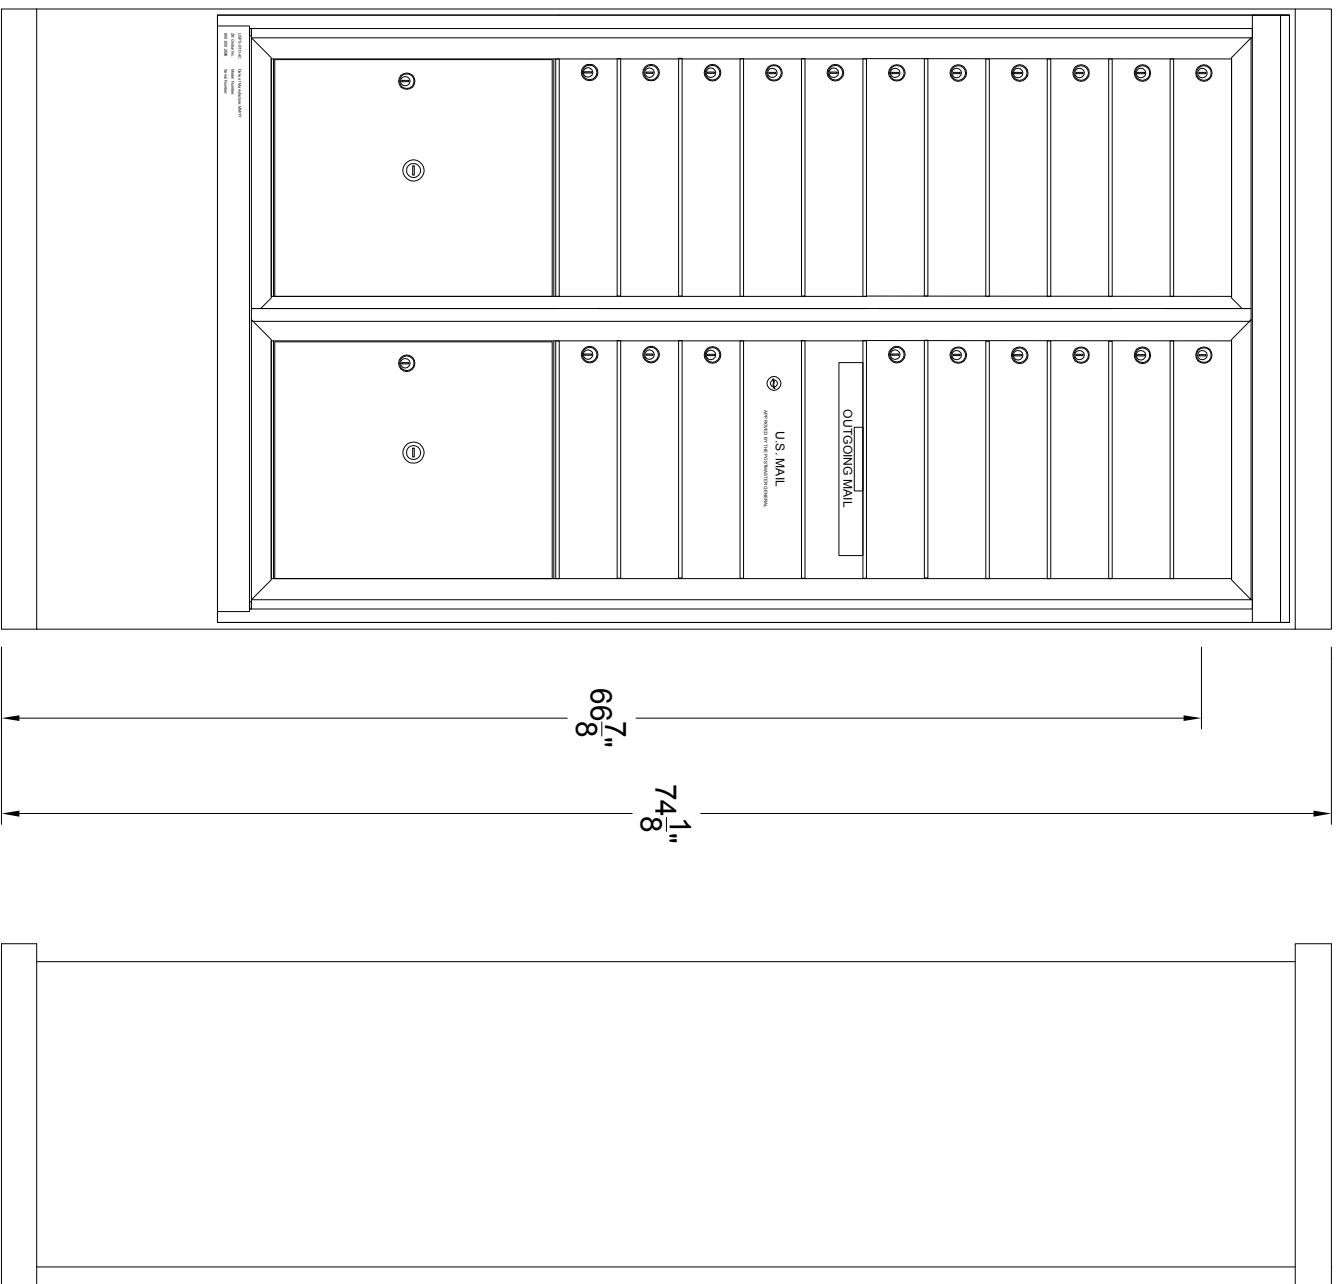

# Kiosk Model: CE1D-D20P2

<b>2B GLOBAL INC.</b>	
DRAWING NO. 2B-CE1D-D20P2-01	DRAWING TITLE: CONCISE KIOSK
DATE 22 MAR 2010	WITH D20P2 MAILBOX CABINET
SCALE 1:1 SIZE L	REVISION NO. 0 SHEET 1 OF 1