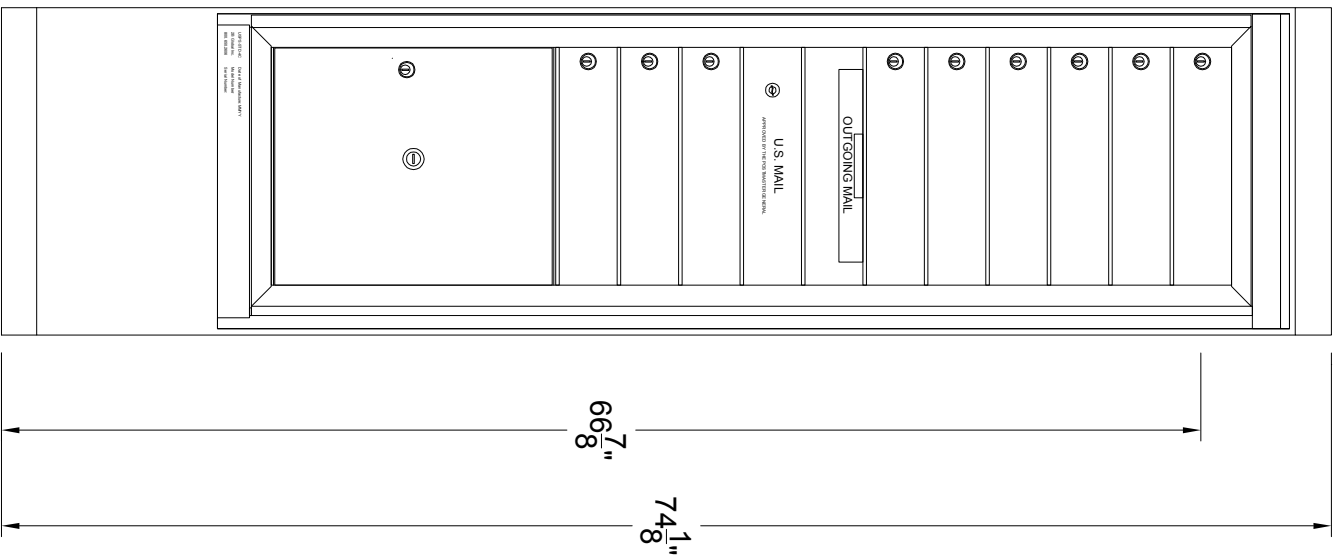

Kiosk Model: CE1S-S9P1

| | |
|-----------------------------|------------------------------|
| 2B GLOBAL INC. | |
| DRAWING NO. ZB-CE1S-S9P1-01 | DRAWING TITLE: CONCISE KIOSK |
| DATE 22 MAR 2010 | WITH S9P1 MAILBOX CABINET |
| SCALE 1:1 SIZE L | REVISION NO. 0 SHEET 1 OF 1 |