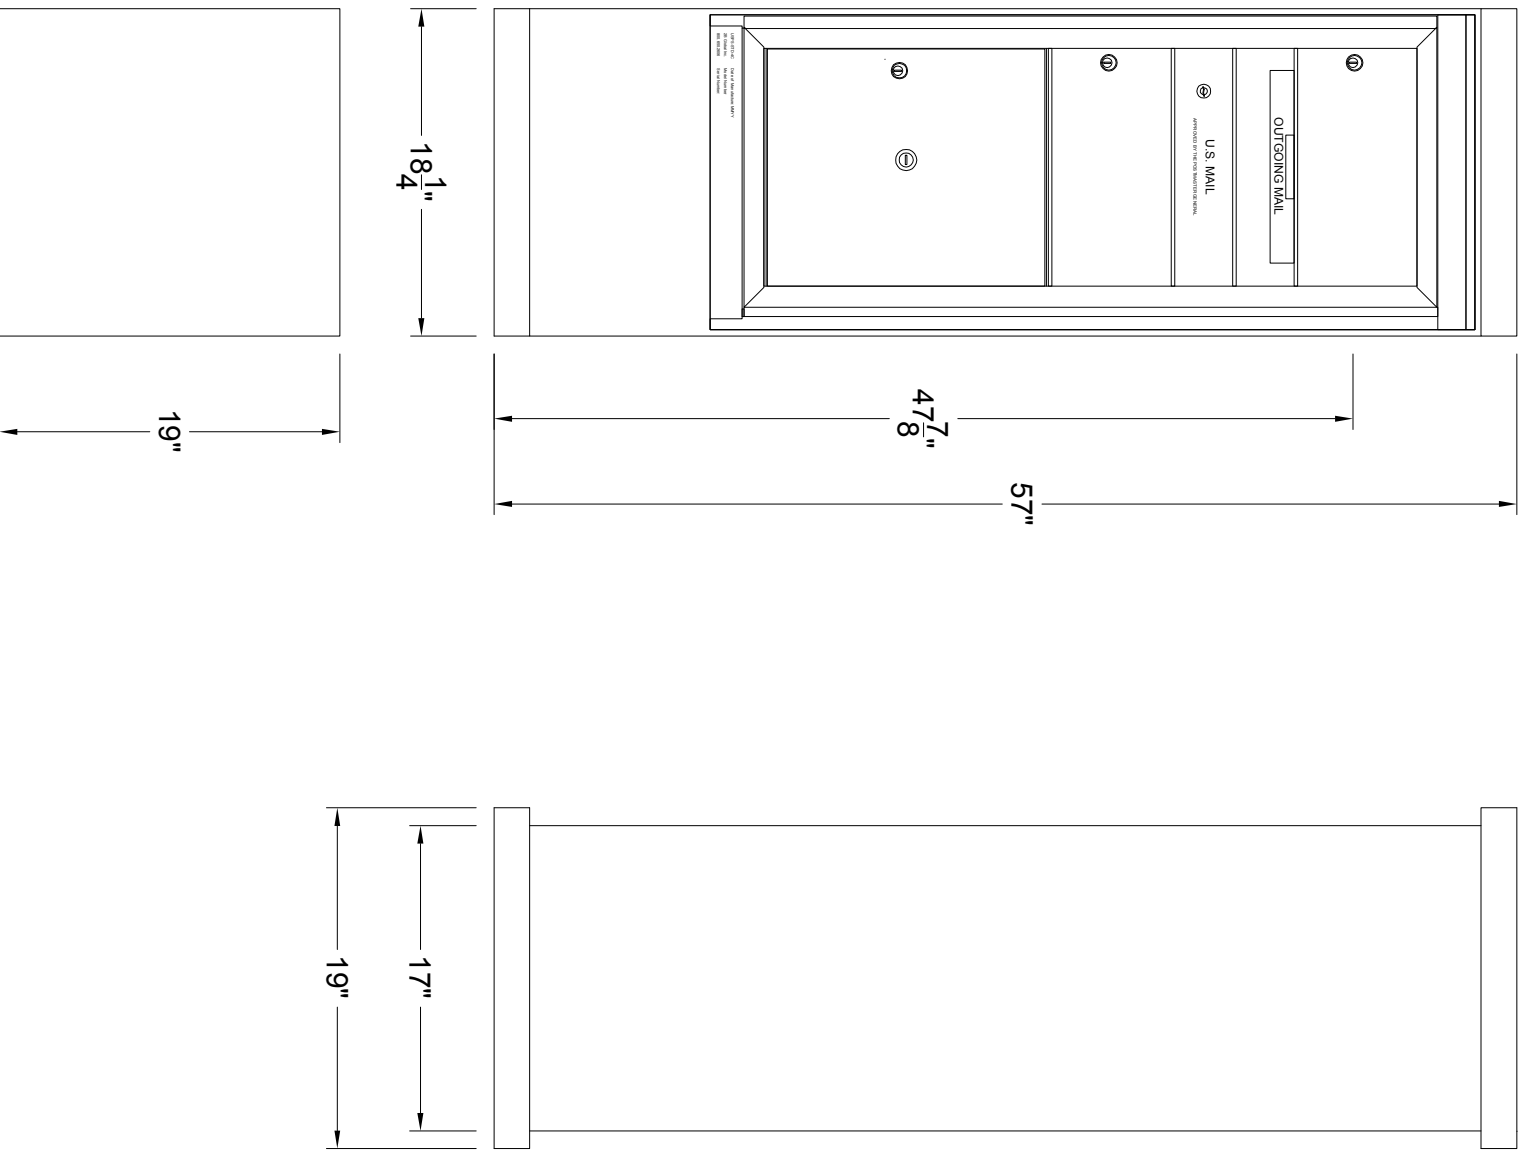

Model: CE1S-SD2P1

<b>2B GLOBAL INC.</b>	
DRAWING NO. 2B-CE1S-SD2P1-01	DRAWING TITLE: CONCISE KIOSK
DATE 10 JAN 2011	FOR SDP1 MAILBOX CABINET
SCALE 1:1 SIZE L	REVISION NO. 0 SHEET 1 OF 1