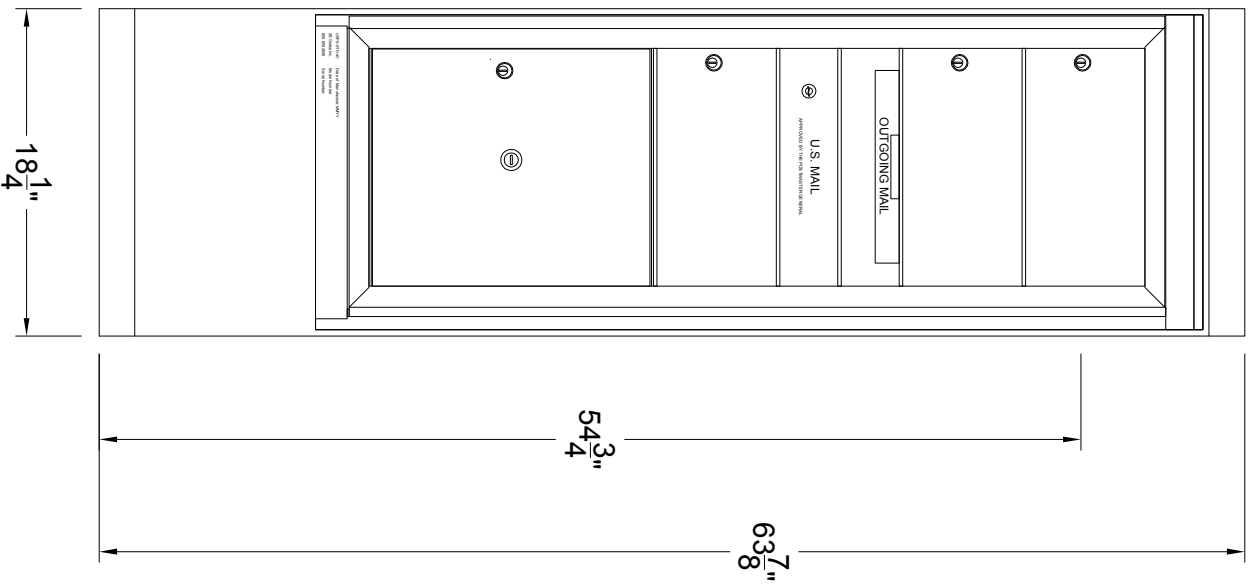

Kiosk Model: CE1S-SD3P1

2B GLOBAL INC.	
DRAWING NO. 2B-CE1S-SD3P1-01	DRAWING TITLE: CONCISE KIOSK
DATE 10 JAN 2011	FOR SD3P1 MAILBOX CABINET
SCALE 1:1 SIZE L	REVISION NO. 0 SHEET 1 OF 1