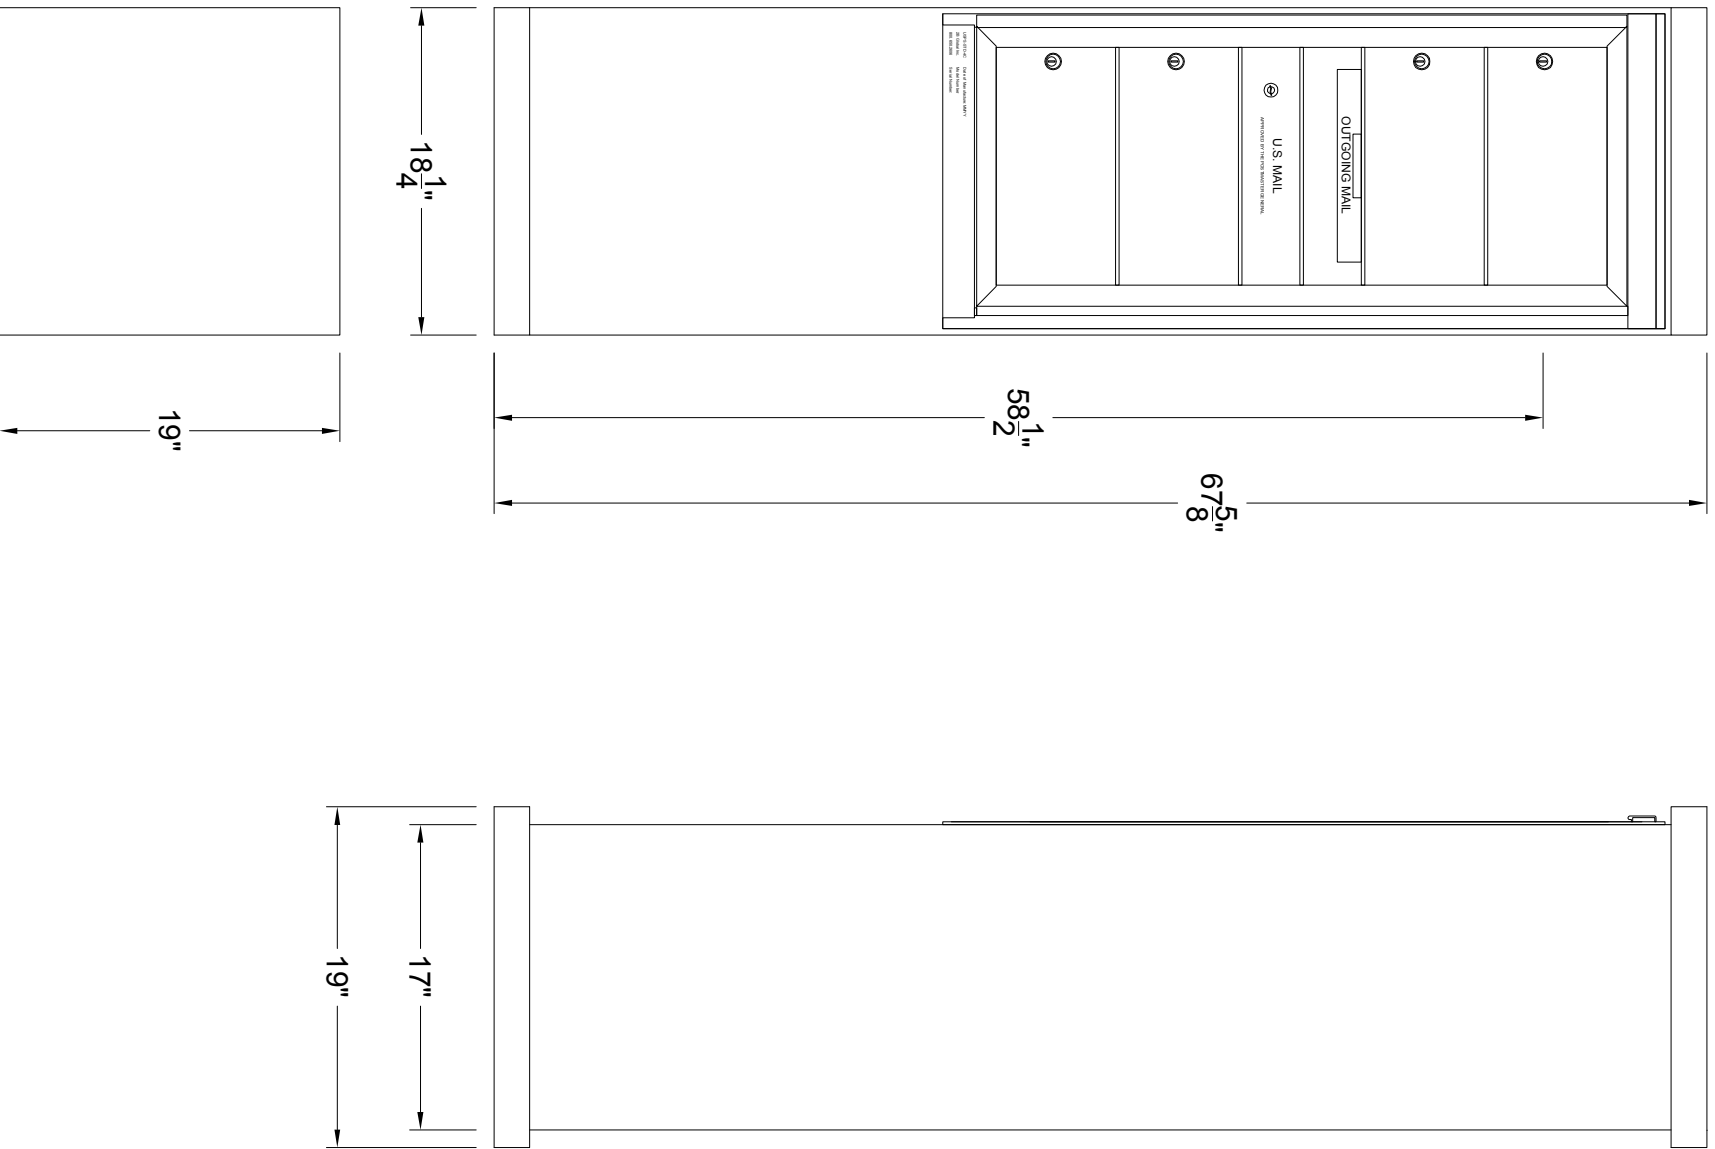

Model: CE1S-SD4

<b>2B GLOBAL INC.</b>	
DRAWING NO. 2B-CE1S-SD4-01	DRAWING TITLE: CONCISE KIOSK
DATE 26 JUL 2011	
SCALE 1:1 SIZE L	REVISION NO. 0 SHEET 1 OF 1