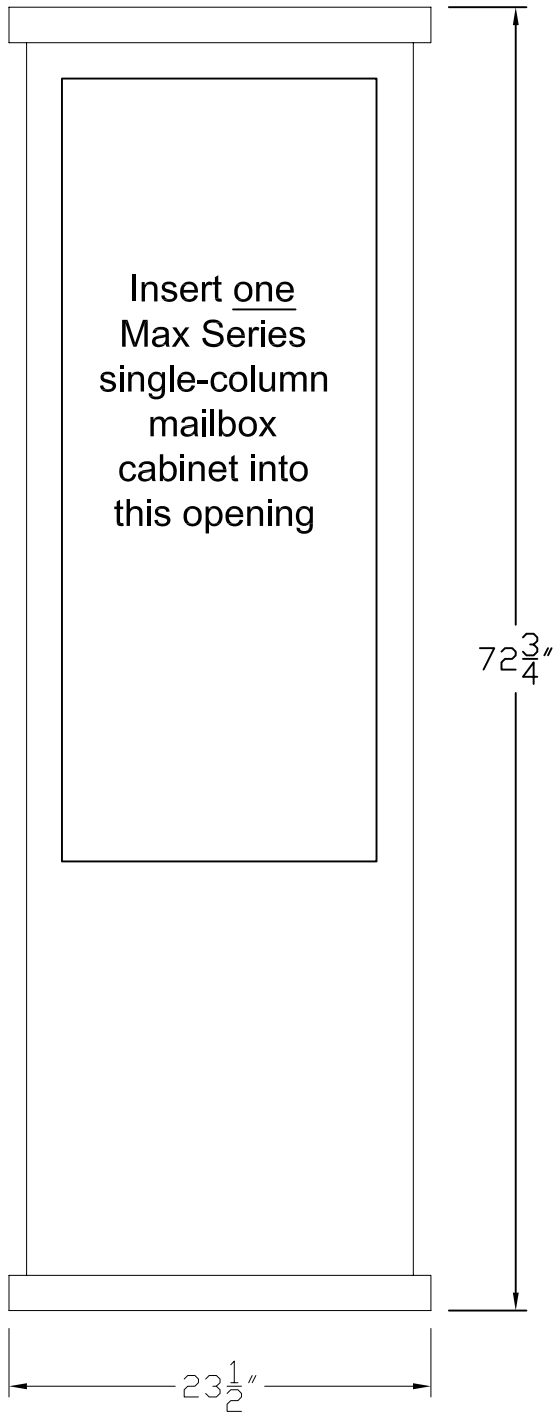

Kiosk Model: CY1S-MAX

2B GLOBAL INC.			
<small>DRAWING NO.</small> 2B-CY1S-MAX-01	<small>DRAWING TITLE:</small> CONTEMPORARY KIOSK FOR MAX SERIES MAILBOX CABINET		
<small>DATE</small> 14 MAR 2009	<small>SCALE</small> 1:1	<small>SIZE</small> L	<small>REVISION NO.</small> 0
			<small>SHEET</small> 1 OF 1