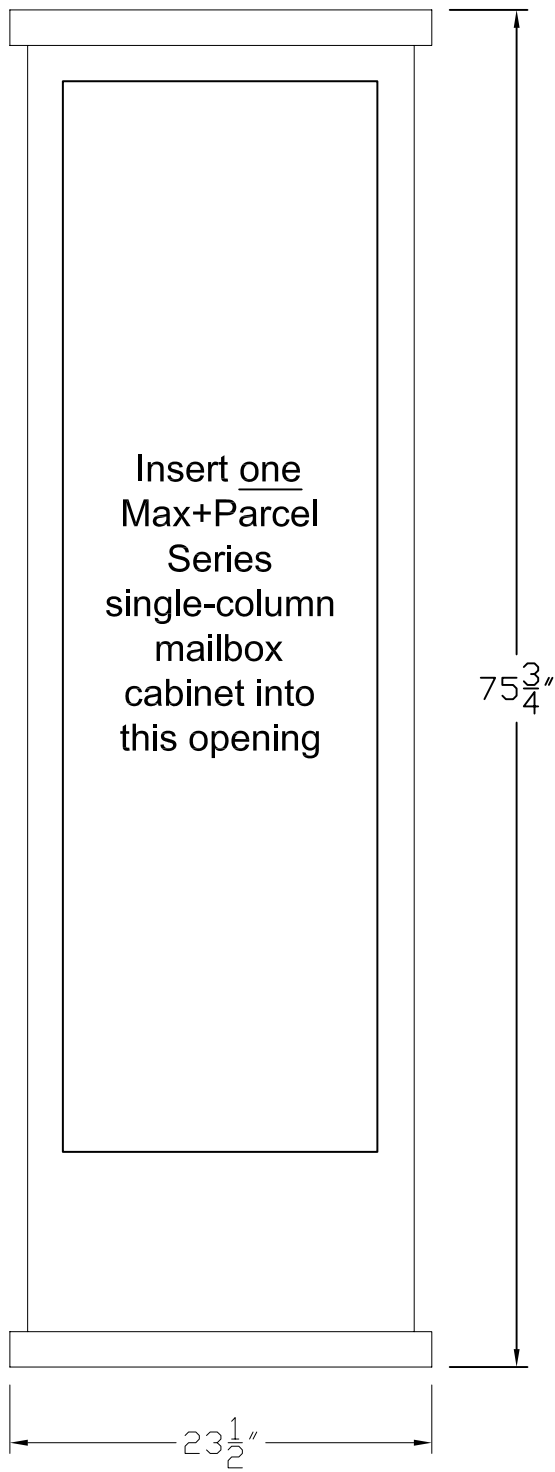

# Kiosk Model: CY1S-MAXPL

<b>2B GLOBAL INC.</b>	
DRAWING NO. 2B-CY1S-MAXPL-01	DRAWING TITLE: CONTEMPORARY KIOSK FOR MAX+PARCEL SERIES MAILBOX CABINET
DATE   14 MAR 2009	REVISION NO.   0
SCALE   1:1   SIZE   L	SHEET   1 OF 1