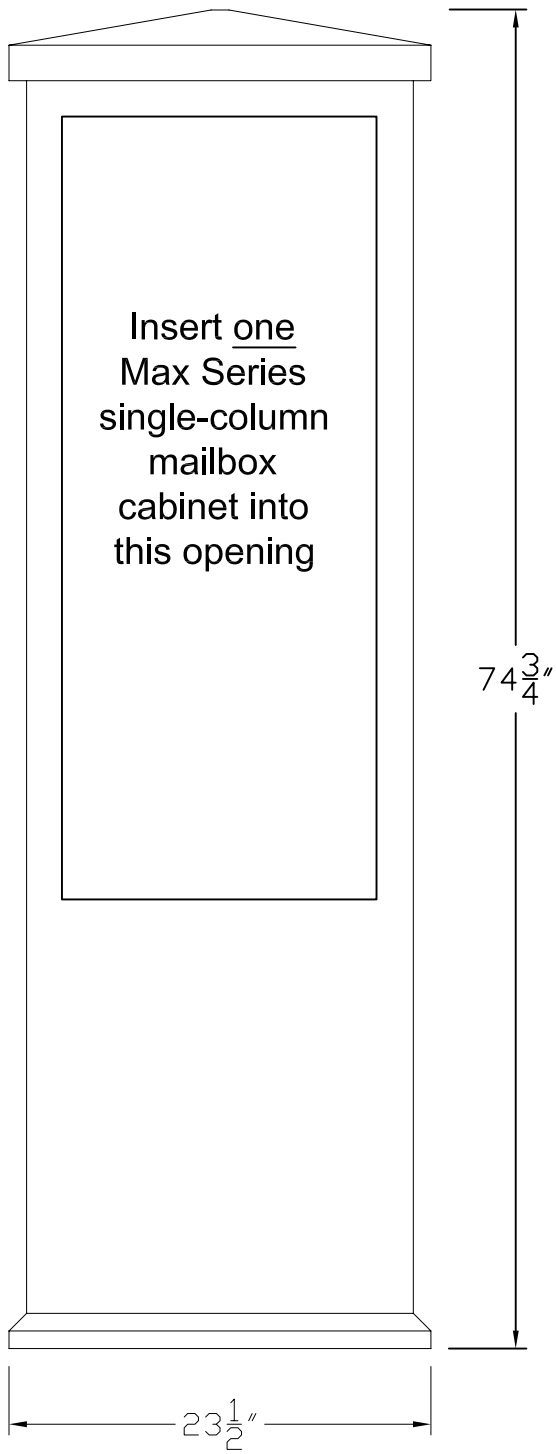

Kiosk Model: SN1S-MAX

2B GLOBAL INC.			
DRAWING NO.	2B-SN1S-MAX-01	DRAWING TITLE:	SUBURBAN KIOSK
DATE	14 MAR 2009		FOR MAX SERIES MAILBOX CABINET
SCALE	1:1	SIZE	L
REVISION NO.	0	SHEET	1 OF 1