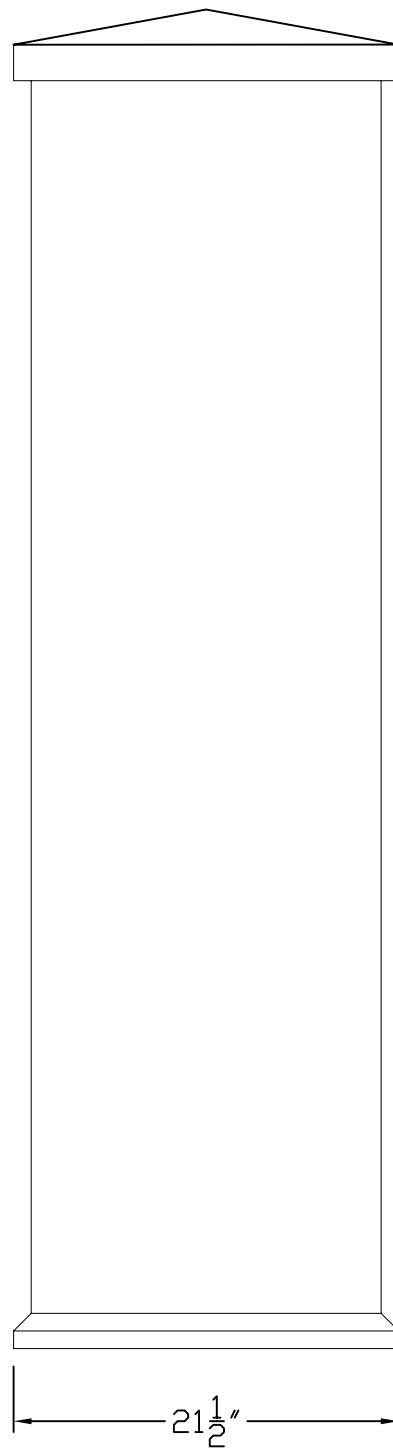

Kiosk Model: SN1S-MAX

2B GLOBAL INC.			
DRAWING NO.	2B-SN1S-MAX-01	DRAWING TITLE:	SUBURBAN KIOSK
DATE	14 MAR 2009		FOR MAX SERIES MAILBOX CABINET
SCALE	1:1	SIZE	L
REVISION NO.	0	SHEET	1 OF 1