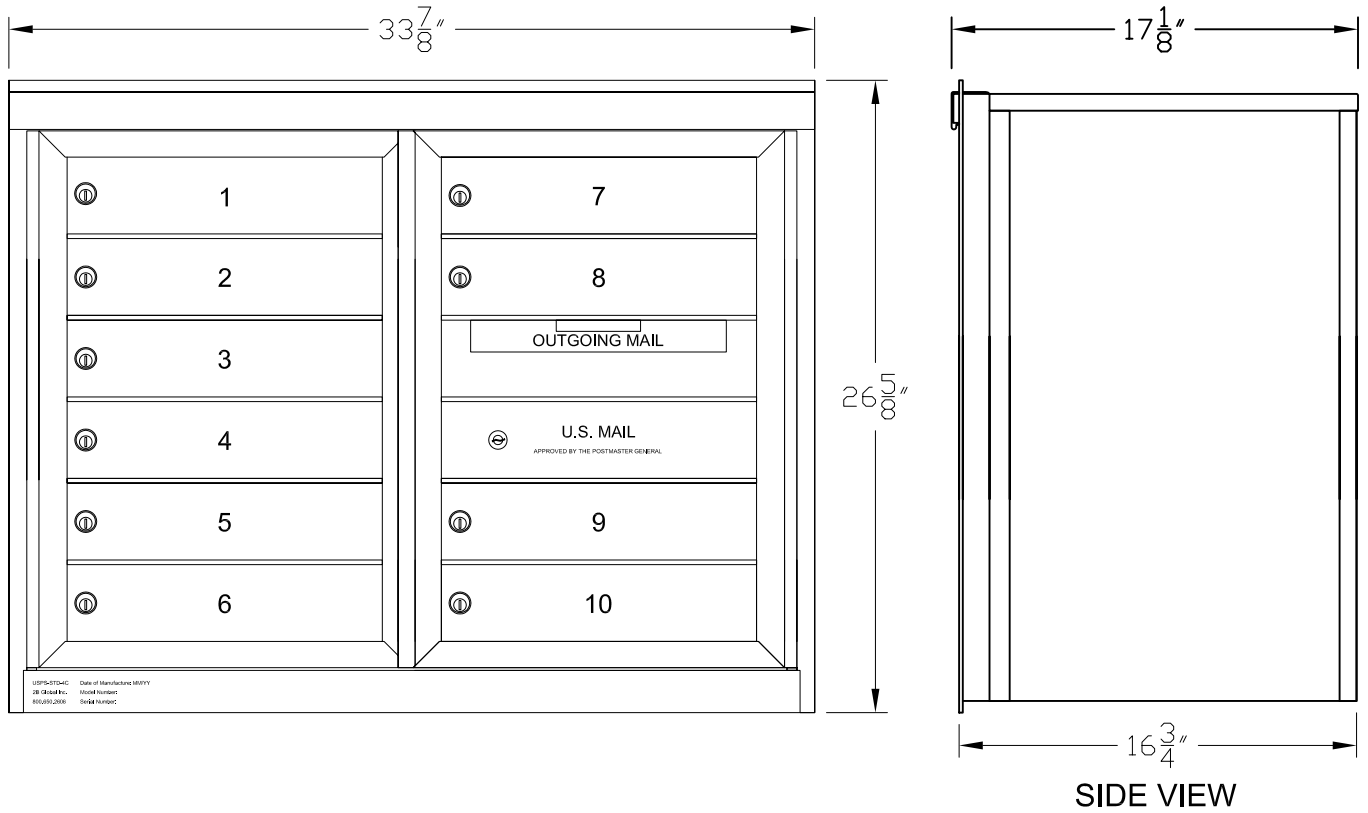

Cabinet Model: D10

2B GLOBAL INC.			
DRAWING NO. 2B-USPS-D10-STD-01		DRAWING TITLE: Horizontal Mailboxes - Std 4C	
DATE 20 FEB 2009		FRONT LOADING ADA48 SERIES	
SCALE 1:1	SIZE L	REVISION NO. 0	SHEET 1 OF 1