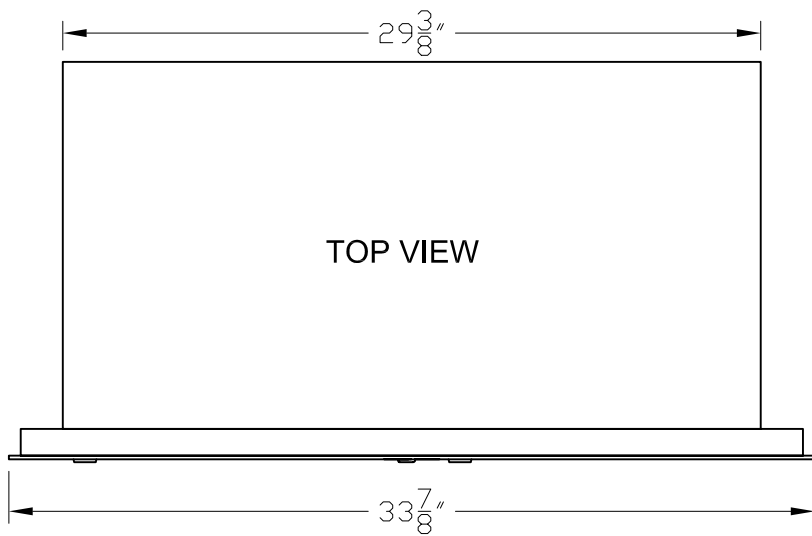

Cabinet Model: D10

2B GLOBAL INC.			
DRAWING NO. 2B-USPS-D10-STD-01		DRAWING TITLE: Horizontal Mailboxes - Std 4C	
DATE 20 FEB 2009		FRONT LOADING ADA48 SERIES	
SCALE 1:1	SIZE L	REVISION NO. 0	SHEET 1 OF 1