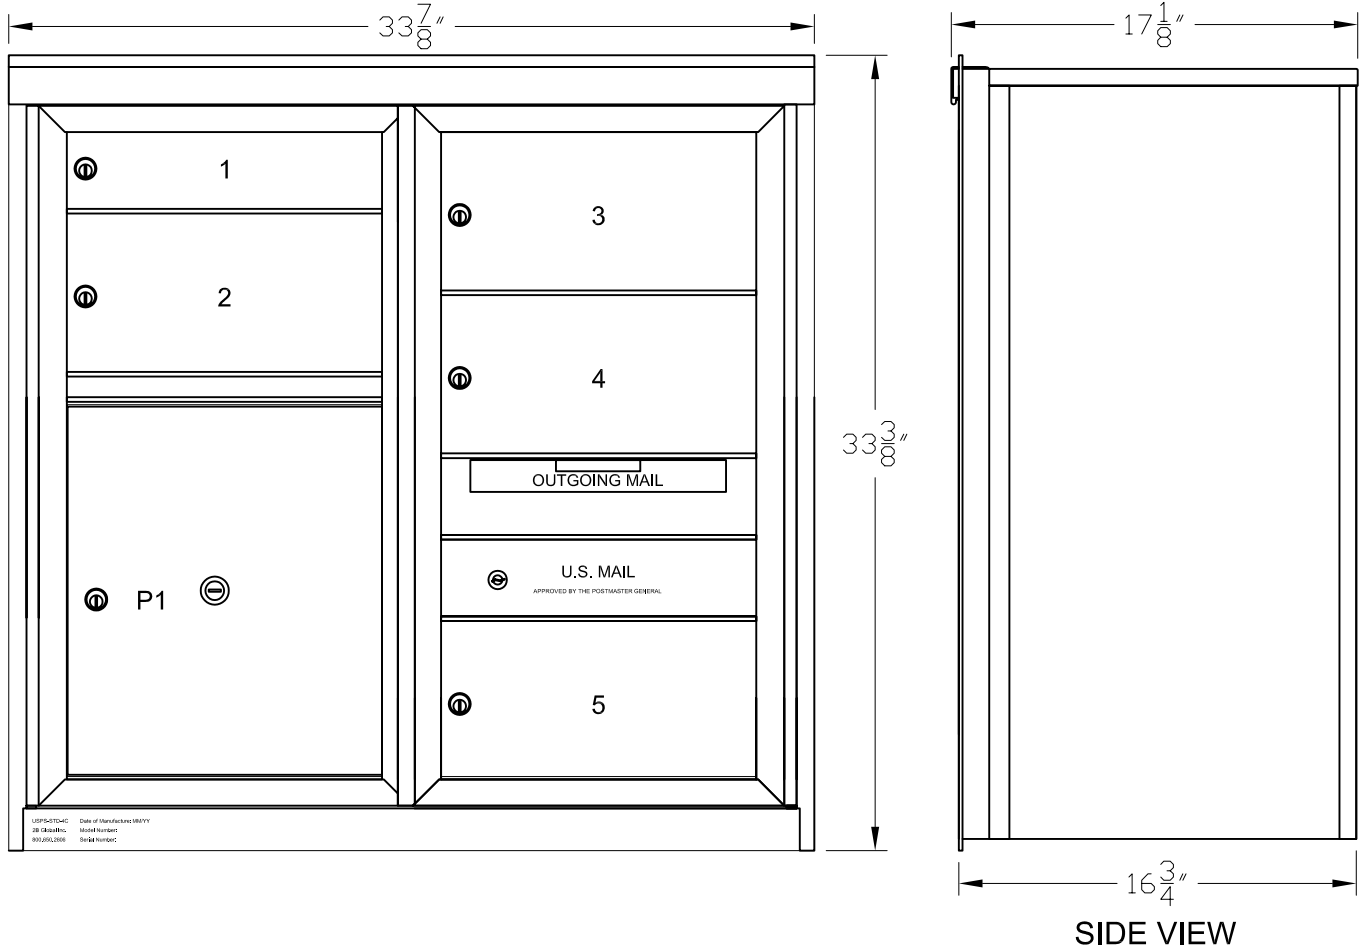

Cabinet Model: D1D4P1

2B GLOBAL INC.			
DRAWING NO. 2B-USPS-D1D4P1-STD-01		DRAWING TITLE: Horizontal Mailboxes - Std 4C	
DATE 20 FEB 2009		FRONT LOADING ADA54 SERIES	
SCALE 1:1	SIZE L	REVISION NO. 0	SHEET 1 OF 1