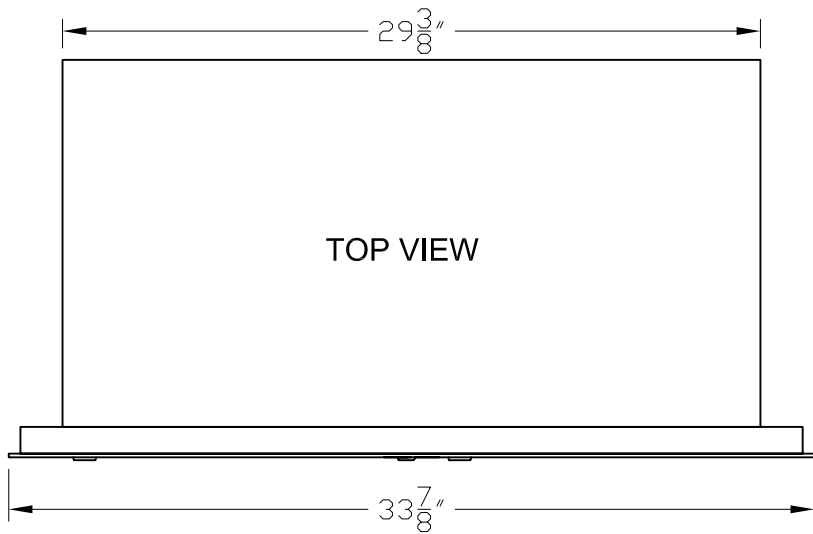

Cabinet Model: D1D4P1

2B GLOBAL INC.			
DRAWING NO. 2B-USPS-D1D4P1-STD-01		DRAWING TITLE: Horizontal Mailboxes - Std 4C	
DATE 20 FEB 2009		FRONT LOADING ADA54 SERIES	
SCALE 1:1	SIZE L	REVISION NO. 0	SHEET 1 OF 1