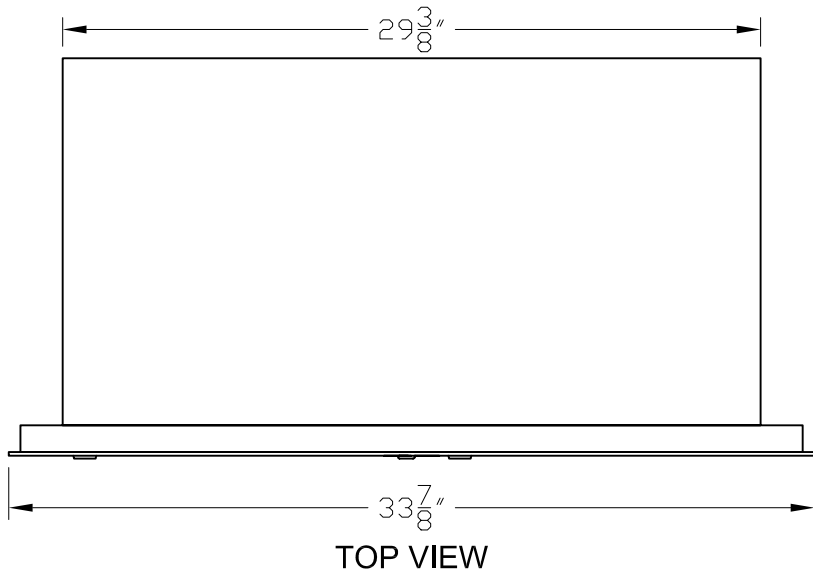

2B GLOBAL INC.			
DRAWING NO. 2B-USPS-D20-STD-01		DRAWING TITLE: Horizontal Mailboxes - Std 4C	
DATE | 11 SEP. 2007		FRONT LOADER, DOUBLE COLUMN & MASTER DOOR	
SCALE | 1:8	SIZE | A4	REVISION NO. | 0	SHEET | 1 OF 1