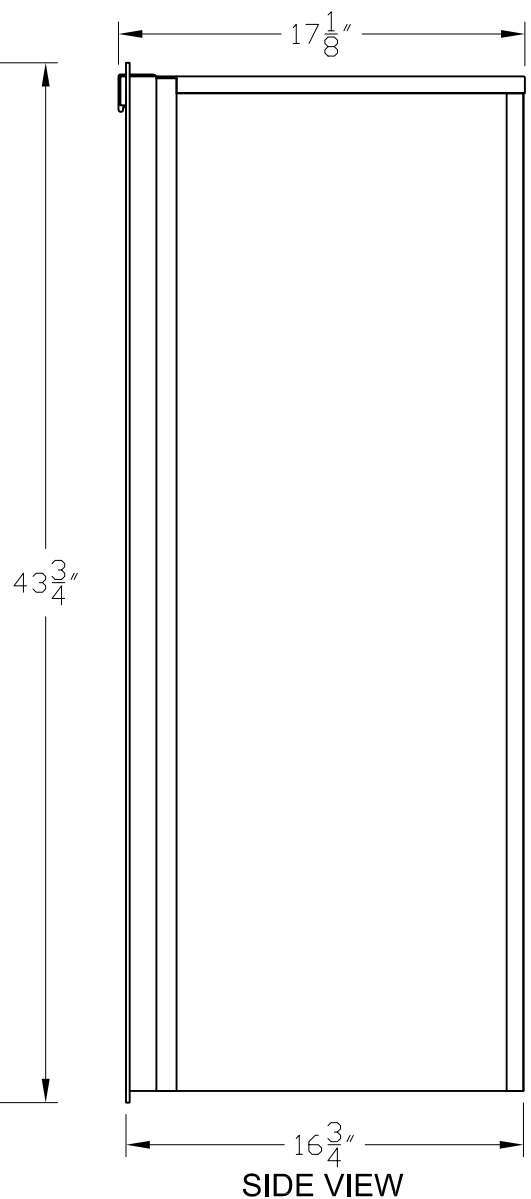

2B GLOBAL INC.			
DRAWING NO. 2B-USPS-D20-STD-01		DRAWING TITLE: Horizontal Mailboxes - Std 4C	
DATE | 11 SEP. 2007		FRONT LOADER, DOUBLE COLUMN & MASTER DOOR	
SCALE | 1:8	SIZE | A4	REVISION NO. | 0	SHEET | 1 OF 1