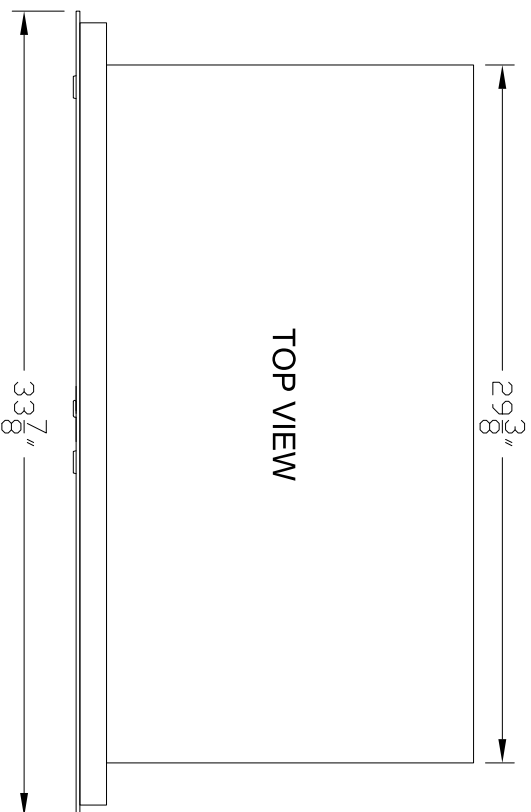

Cabinet Model: D2D3P2

2B GLOBAL INC.	
DRAWING NO. 2B-US-0203P2-STD-01	DRAWING TITLE: Horizontal Mailboxes - Std 4C
DATE 29 DEC 2010	FRONT LOADING
SCALE 1:1	REVISION NO. 0
SIZE L	SHEET 1 OF 1