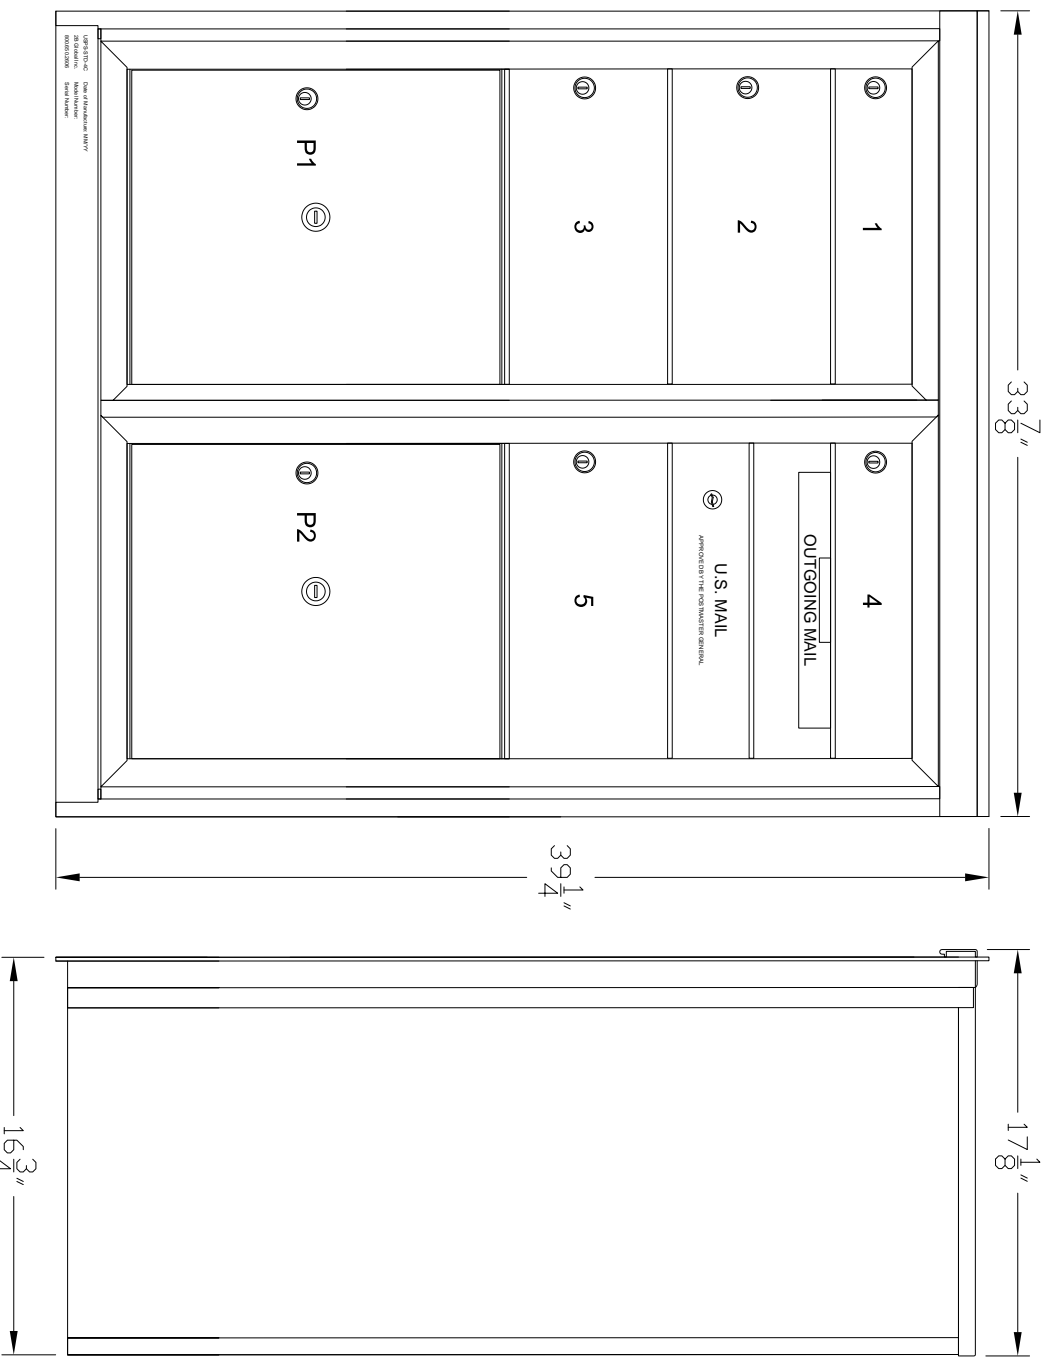

Cabinet Model: D2D3P2

2B GLOBAL INC.	
DRAWING NO. 2B-US-0203P2-STD-01	DRAWING TITLE: Horizontal Mailboxes - Std 4C
DATE 29 DEC 2010	FRONT LOADING
SCALE 1:1	REVISION NO. 0
SIZE L	SHEET 1 OF 1