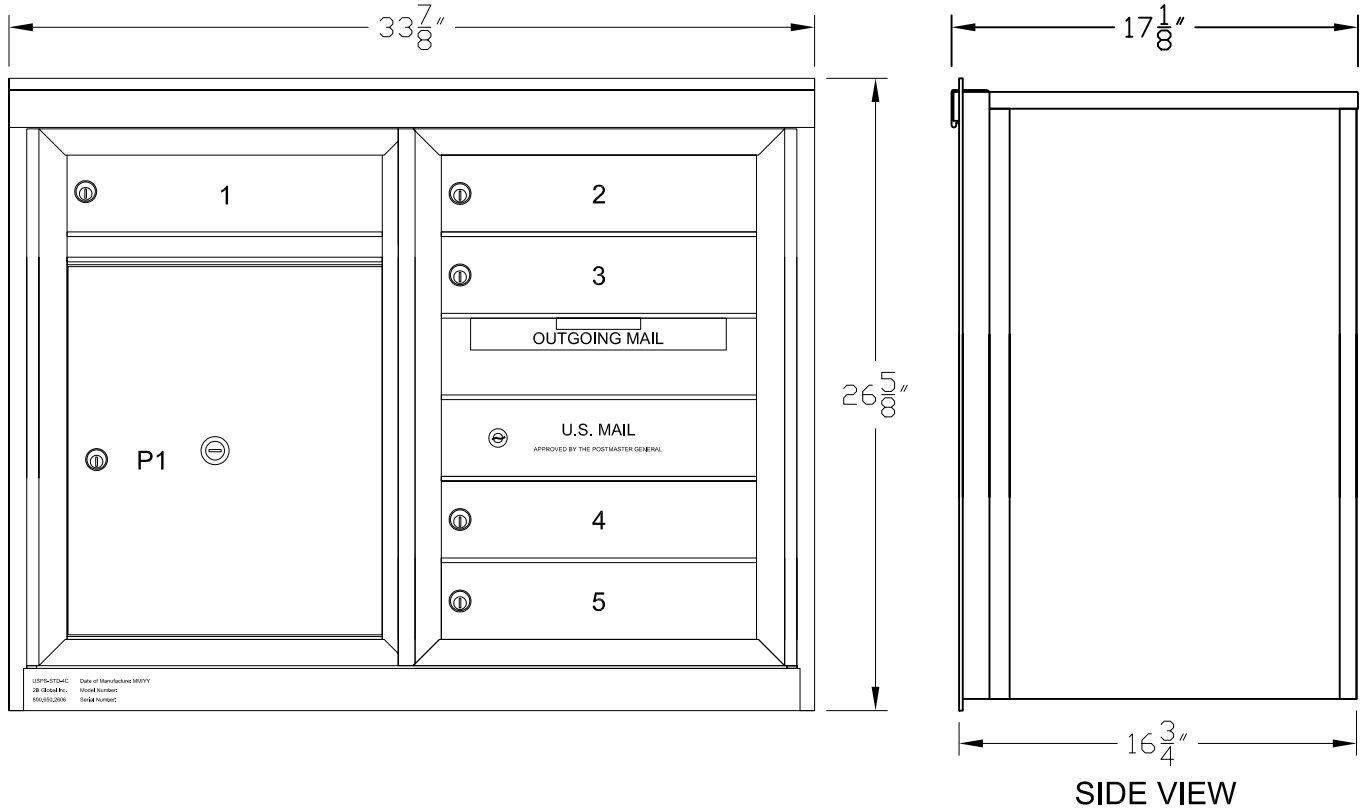

Cabinet Model: D5P1

2B GLOBAL INC.			
DRAWING NO. 2B-USPS-D5P1-STD-01		DRAWING TITLE: Horizontal Mailboxes - Std 4C	
DATE 20 FEB 2009		FRONT LOADING ADA48 SERIES	
SCALE 1:1	SIZE L	REVISION NO. 0	SHEET 1 OF 1