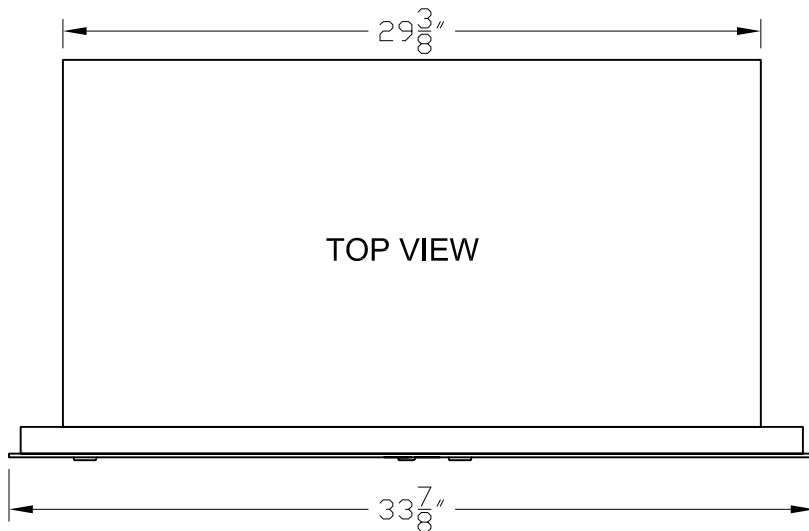

Cabinet Model: D5P1

2B GLOBAL INC.			
DRAWING NO. 2B-USPS-D5P1-STD-01		DRAWING TITLE: Horizontal Mailboxes - Std 4C	
DATE 20 FEB 2009		FRONT LOADING ADA48 SERIES	
SCALE 1:1	SIZE L	REVISION NO. 0	SHEET 1 OF 1