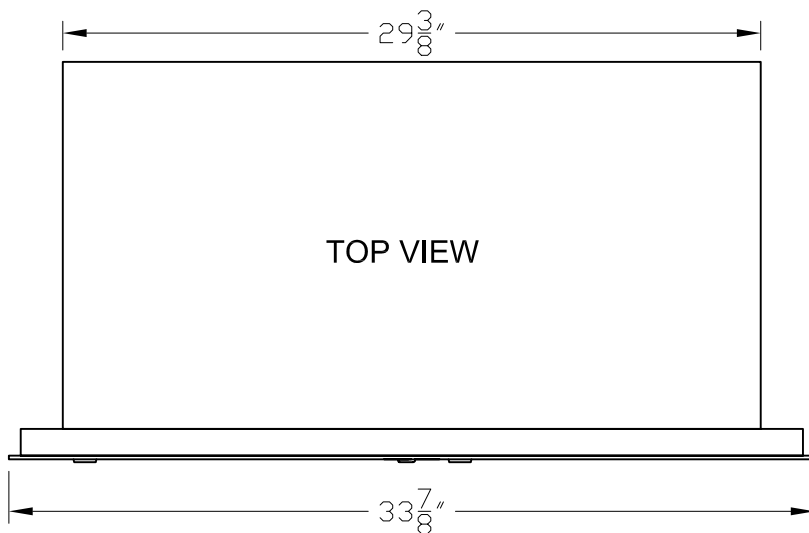

Cabinet Model: DD5

2B GLOBAL INC.			
DRAWING NO. 2B-USPS-DD5-STD-01		DRAWING TITLE: Horizontal Mailboxes - Std 4C	
DATE 20 FEB 2009		FRONT LOADING ADA48 SERIES	
SCALE 1:1	SIZE L	REVISION NO. 0	SHEET 1 OF 1