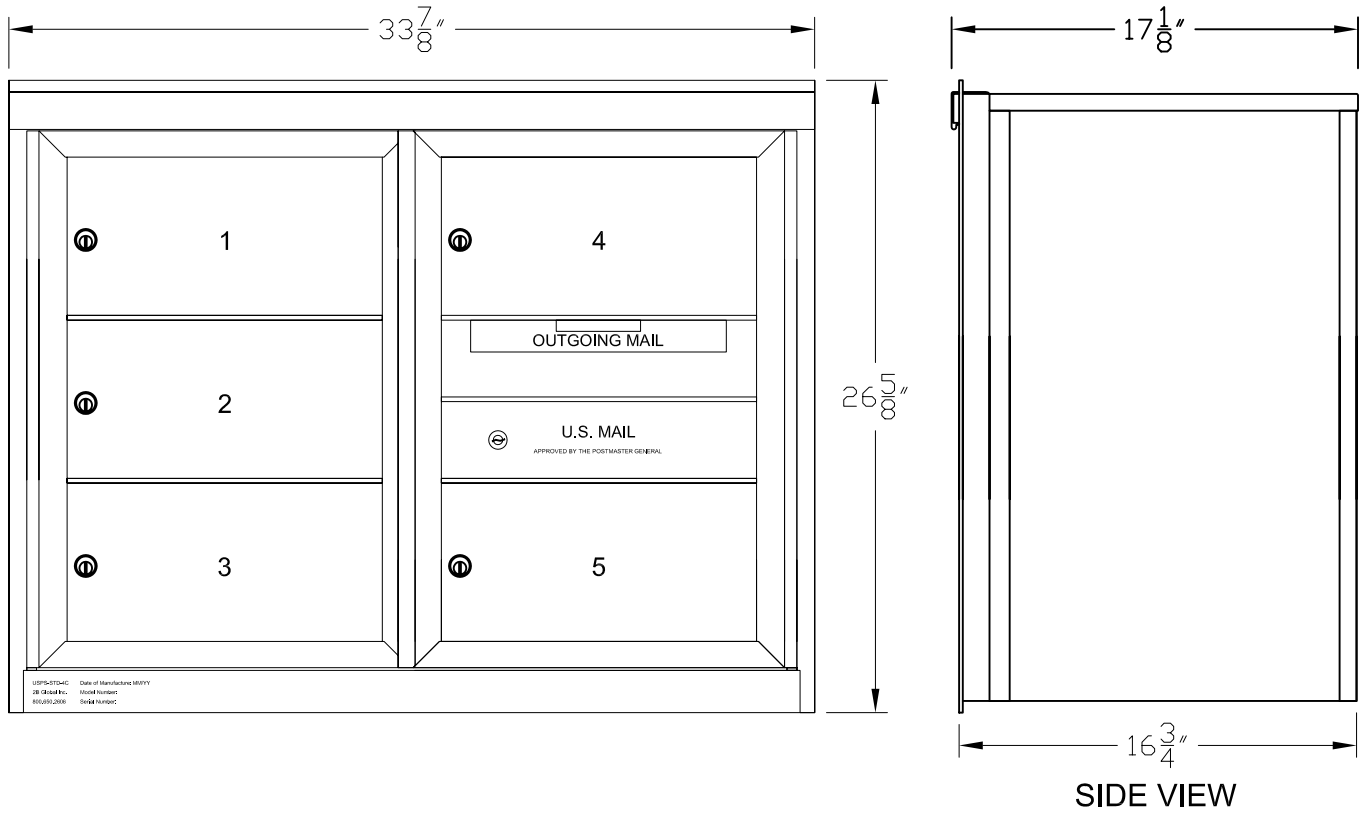

Cabinet Model: DD5

2B GLOBAL INC.			
DRAWING NO. 2B-USPS-DD5-STD-01		DRAWING TITLE: Horizontal Mailboxes - Std 4C	
DATE 20 FEB 2009		FRONT LOADING ADA48 SERIES	
SCALE 1:1	SIZE L	REVISION NO. 0	SHEET 1 OF 1