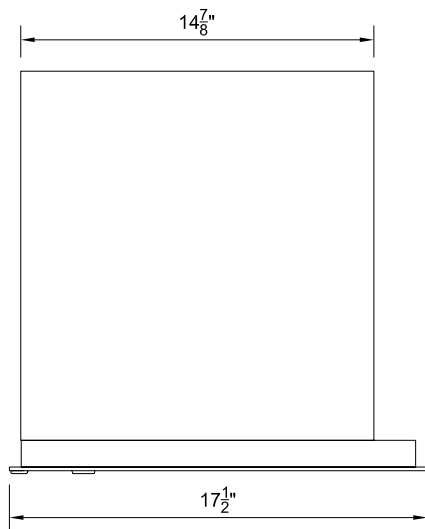

SIDE VIEW

TOP VIEW

<b>2B GLOBAL INC.</b>			
DRAWING NO. 2B-USPS-P1S-STD-01		DRAWING TITLE: Horizontal Mailboxes - Std 4C	
DATE 17 SEP. 2007		FRONT LOADER, SINGLE COLUMN & MASTER DOOR	
SCALE 1:8	SIZE A4	REVISION NO. 0	SHEET 1 OF 1