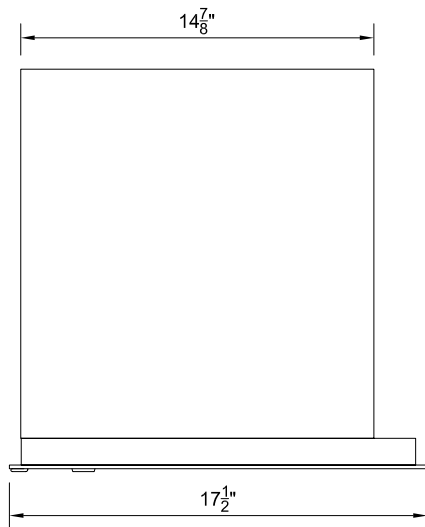

SIDE VIEW

TOP VIEW

2B GLOBAL INC.			
DRAWING NO.	2B-USPS-P2SS-STD-01	DRAWING TITLE:	Horizontal Mailboxes - Std 4C
DATE	17 SEP. 2007	FRONT LOADER, SINGLE MASTER DOOR	
SCALE	1:8	SIZE	A4
REVISION NO.	0	SHEET	1 OF 1