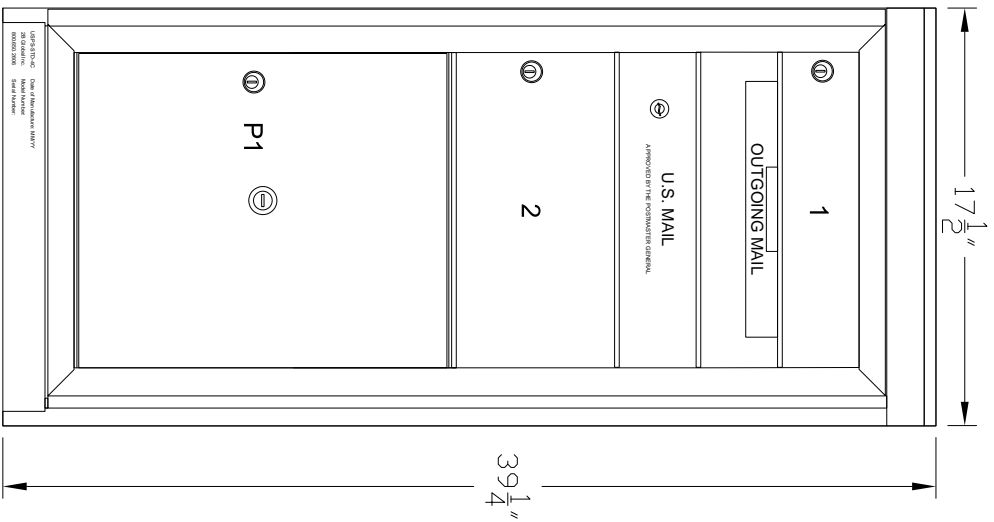

Cabinet Model: S1D1P1

SIDE VIEW

TOP VIEW

2B GLOBAL INC.	
DRAWING NO. 2B-US5-S1D1P1-STD-01	DRAWING TITLE: Horizontal Mailboxes - Std 4C
DATE 29 DEC 2010	FRONT LOADING
SCALE 1:1 SIZE L	REVISION NO. 0 SHEET 1 OF 1