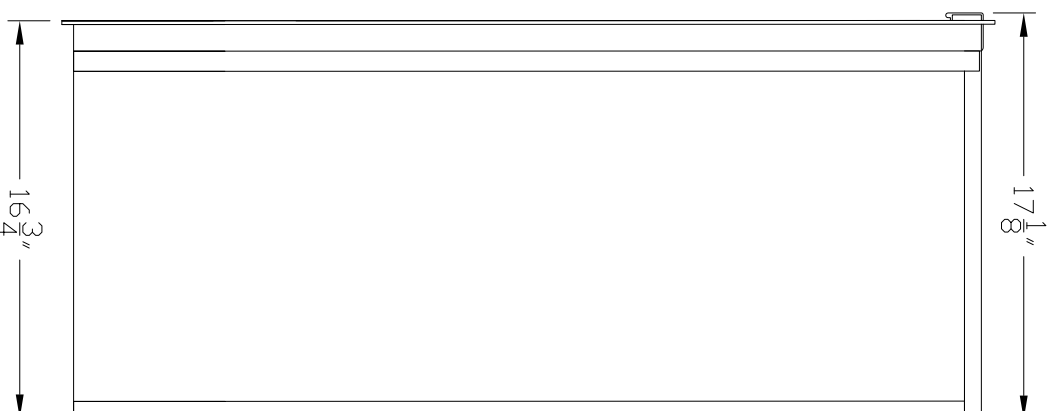

Cabinet Model: S1D1P1

SIDE VIEW

TOP VIEW

2B GLOBAL INC.	
DRAWING NO. 2B-US5-S1D1P1-STD-01	DRAWING TITLE: Horizontal Mailboxes - Std 4C
DATE 29 DEC 2010	FRONT LOADING
SCALE 1:1 SIZE L	REVISION NO. 0 SHEET 1 OF 1