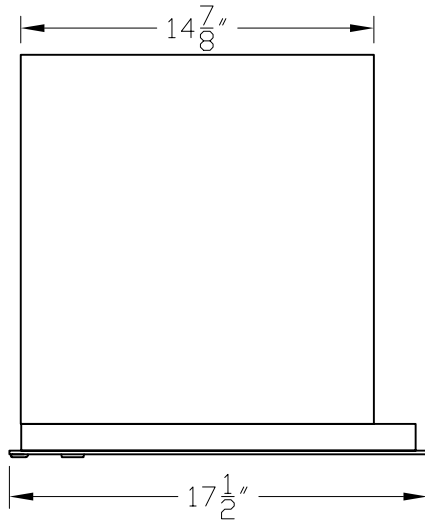

SIDE VIEW

TOP VIEW

<b>2B GLOBAL INC.</b>			
DRAWING NO. 2B-USPS-S1D4-STD-01		DRAWING TITLE: Horizontal Mailboxes - Std 4C	
DATE   17 SEP. 2007		FRONT LOADER, SINGLE MASTER DOOR	
SCALE   1:8	SIZE   A4	REVISION NO.   0	SHEET   1 OF 1