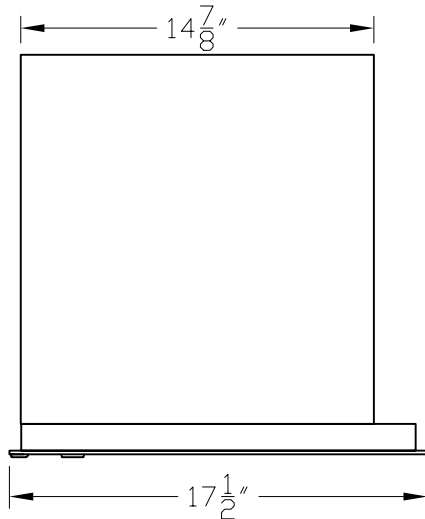

SIDE VIEW

TOP VIEW

<b>2B GLOBAL INC.</b>			
DRAWING NO. 2B-USPS-S3-STD-01		DRAWING TITLE: Horizontal Mailboxes - Std 4C	
DATE   17 SEP. 2007		FRONT LOADER, SINGLE MASTER DOOR	
SCALE   1:8	SIZE   A4	REVISION NO.   0	SHEET   1 OF 1