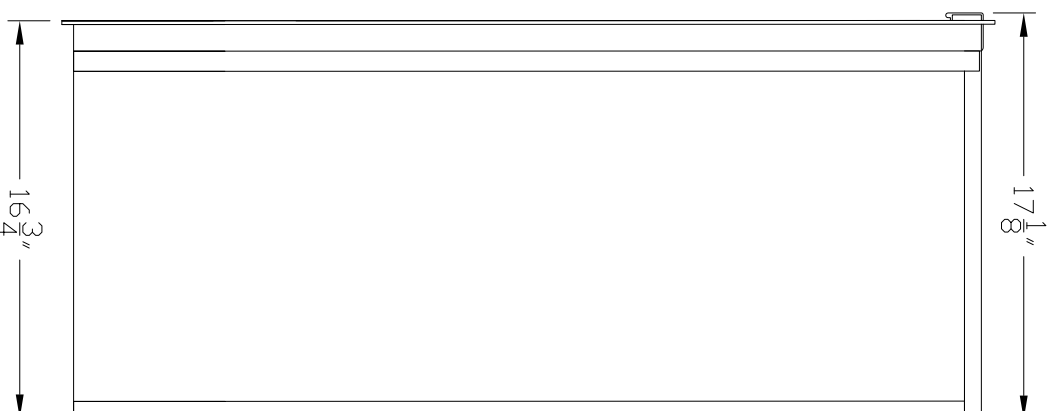

Cabinet Model: S3P1

SIDE VIEW

TOP VIEW

<b>2B GLOBAL INC.</b>	
DRAWING NO. 2B-155-S3P1-STD-01	DRAWING TITLE: Horizontal Mailboxes - Std 4C
DATE 29 DEC 2010	FRONT LOADING
SCALE 1:1	SIZE L
REVISION NO. 0	SHEET 1 OF 1