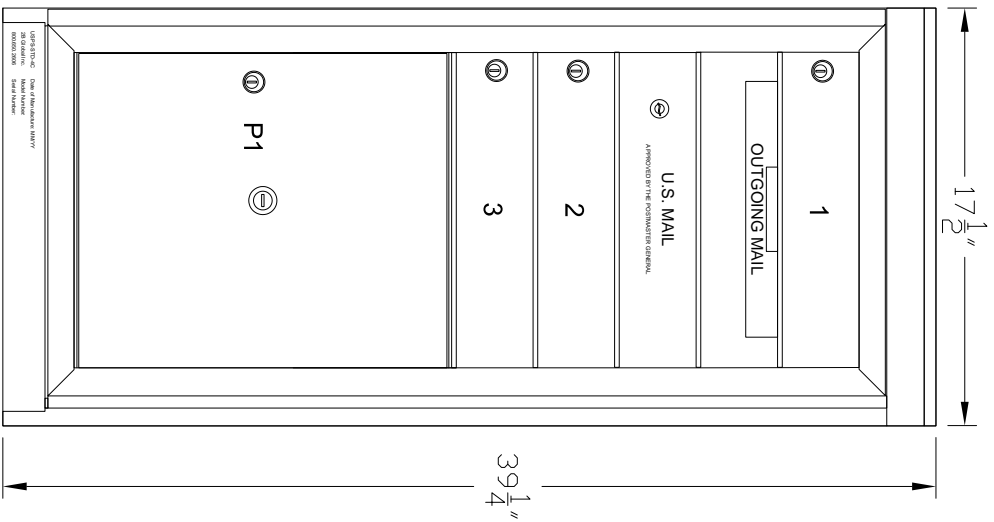

Cabinet Model: S3P1

SIDE VIEW

TOP VIEW

<b>2B GLOBAL INC.</b>	
DRAWING NO. 2B-155-S3P1-STD-01	DRAWING TITLE: Horizontal Mailboxes - Std 4C
DATE 29 DEC 2010	FRONT LOADING
SCALE 1:1	SIZE L
REVISION NO. 0	SHEET 1 OF 1