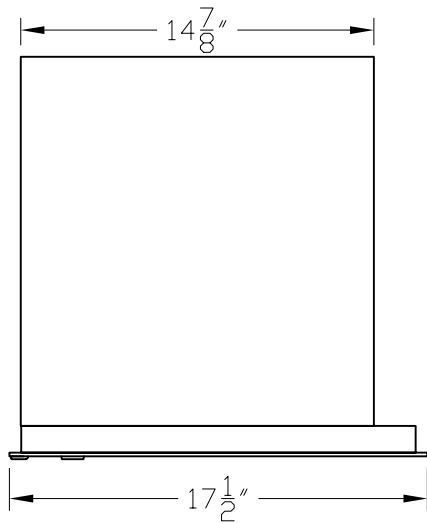

SIDE VIEW

TOP VIEW

2B GLOBAL INC.	
<small>DRAWING NO.</small> 2B-USPS-S4-STD-01	<small>DRAWING TITLE:</small> Horizontal Mailboxes - Std 4C
<small>DATE</small> 17 SEP. 2007	<small>FRONT LOADER, SINGLE MASTER DOOR</small>
<small>SCALE</small> 1:8	<small>SIZE</small> A4
<small>REVISION NO.</small> 0	<small>SHEET</small> 1 OF 1