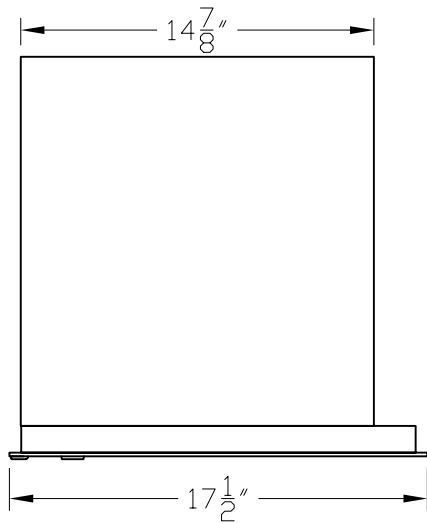

SIDE VIEW

TOP VIEW

2B GLOBAL INC.			
<small>DRAWING NO.</small> 2B-USPS-S7-STD-01		<small>DRAWING TITLE:</small> Horizontal Mailboxes - Std 4C	
<small>DATE</small> 17 SEP. 2007		<small>FRONT LOADER, SINGLE MASTER DOOR</small>	
<small>SCALE</small> 1:8	<small>SIZE</small> A4	<small>REVISION NO.</small> 0	<small>SHEET</small> 1 OF 1