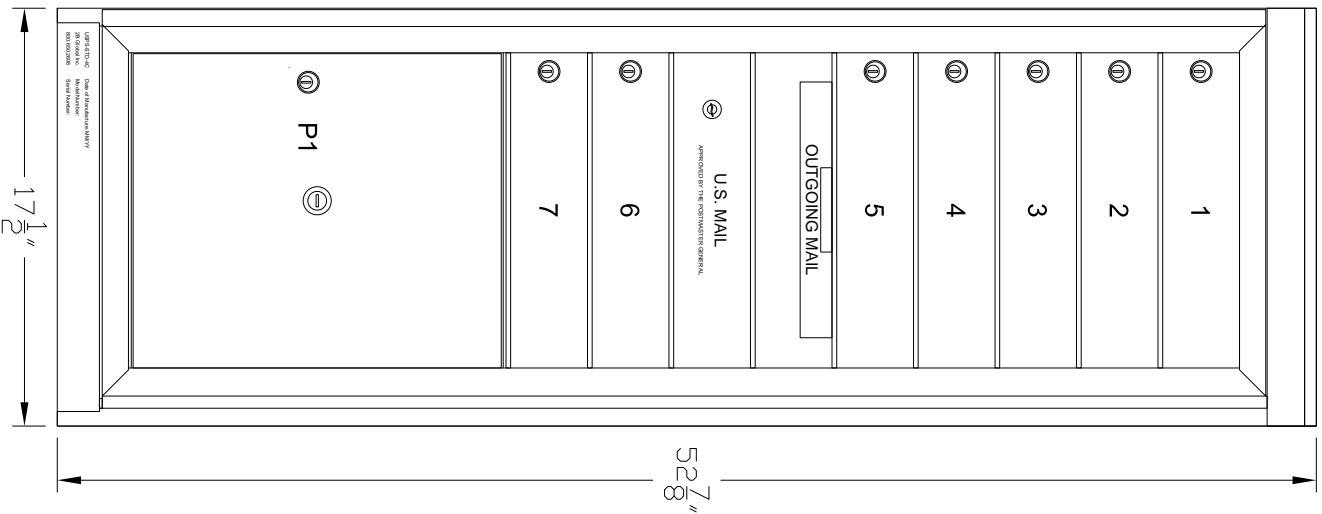

Cabinet Model: S7P1

SIDE VIEW

TOP VIEW

<b>2B GLOBAL INC.</b>	
DRAWING NO. 2B-GSS-S7P1-STD-01	DRAWING TITLE: Horizontal Mailboxes - Std 4C
DATE 16 MAR 2011	FRONT LOADING
SCALE 1:1	SIZE L
REVISION NO. 0	SHEET 1 OF 1