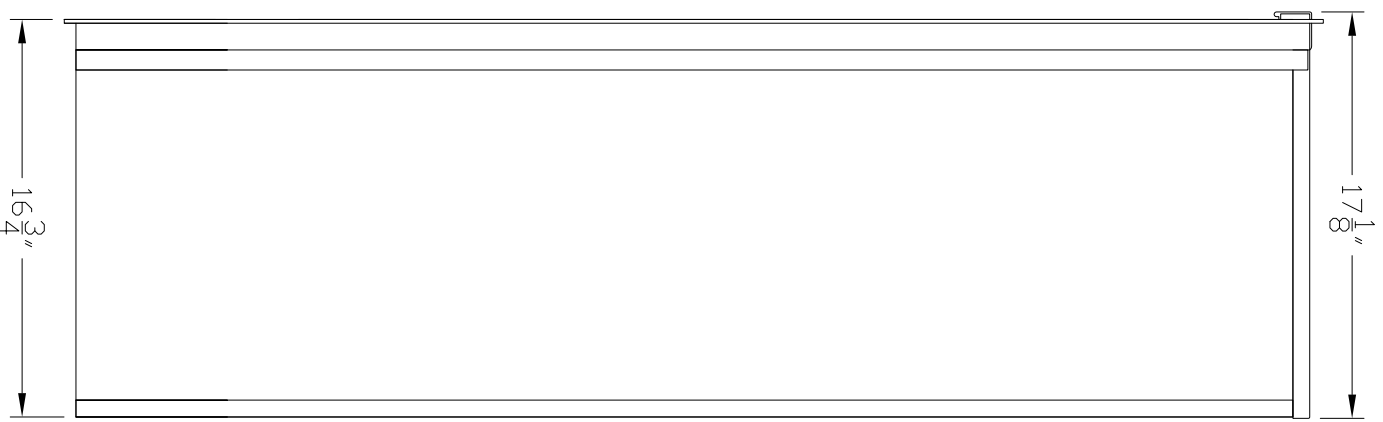

Cabinet Model: S7P1

SIDE VIEW

TOP VIEW

<b>2B GLOBAL INC.</b>	
DRAWING NO. 2B-GSS-S7P1-STD-01	DRAWING TITLE: Horizontal Mailboxes - Std 4C
DATE 16 MAR 2011	FRONT LOADING
SCALE 1:1	SIZE L
REVISION NO. 0	SHEET 1 OF 1