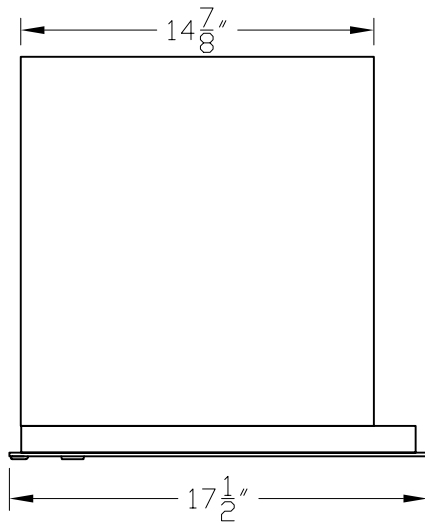

SIDE VIEW

TOP VIEW

2B GLOBAL INC.			
DRAWING NO. 2B-USPS-S8-STD-01		DRAWING TITLE: Horizontal Mailboxes - Std 4C	
DATE 17 SEP. 2007		FRONT LOADER, SINGLE MASTER DOOR	
SCALE 1:8	SIZE A4	REVISION NO. 0	SHEET 1 OF 1