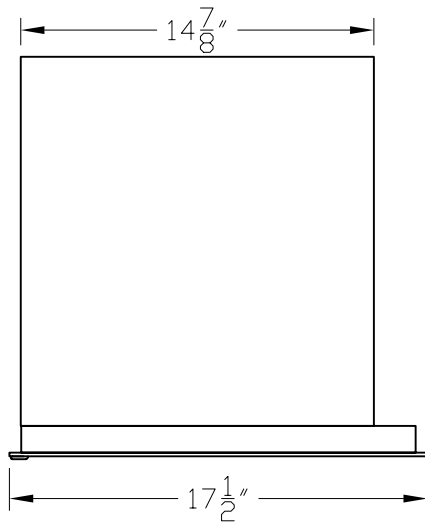

SIDE VIEW

TOP VIEW

2B GLOBAL INC.			
DRAWING NO. 2B-USPS-S9-STD-01		DRAWING TITLE: Horizontal Mailboxes - Std 4C	
DATE 17 SEP. 2007		FRONT LOADER, SINGLE MASTER DOOR	
SCALE 1:8	SIZE A4	REVISION NO. 0	SHEET 1 OF 1