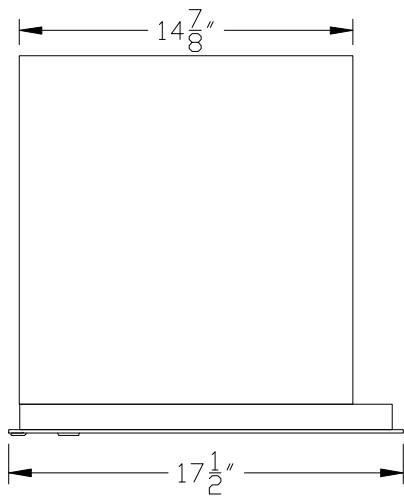

Cabinet Model: SD2

SIDE VIEW

TOP VIEW

2B GLOBAL INC.			
DRAWING NO. 2B-USPS-SD2-STD-01		DRAWING TITLE: Horizontal Mailboxes - Std 4C	
DATE 22 APR 2009		FRONT LOADING ADAMS SERIES	
SCALE 1:1	SIZE L	REVISION NO. 0	SHEET 1 OF 1