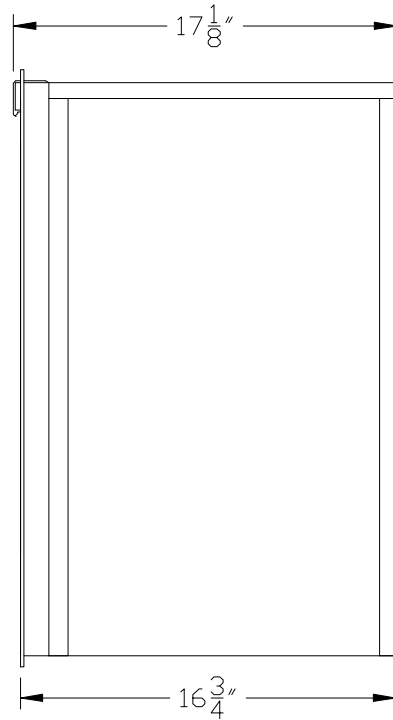

Cabinet Model: SD2

SIDE VIEW

TOP VIEW

2B GLOBAL INC.			
DRAWING NO. 2B-USPS-SD2-STD-01		DRAWING TITLE: Horizontal Mailboxes - Std 4C	
DATE 22 APR 2009		FRONT LOADING ADAMS SERIES	
SCALE 1:1	SIZE L	REVISION NO. 0	SHEET 1 OF 1