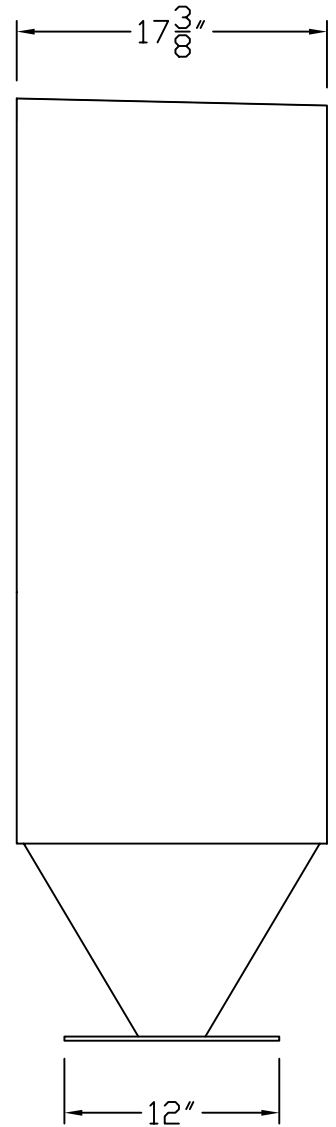

Kiosk Model: XG1D-ADA48

2B GLOBAL INC.	
<small>DRAWING NO.</small> 2B-XG1D-ADA48-01	<small>DRAWING TITLE:</small> X4GG KIOSK
<small>DATE</small> 26 MAR 2009	<small>FOR</small> ADA48 SERIES MAILBOX CABINET
<small>SCALE</small> 1:1 <small>SIZE</small> L	<small>REVISION NO.</small> 0 <small>SHEET</small> 1 OF 1