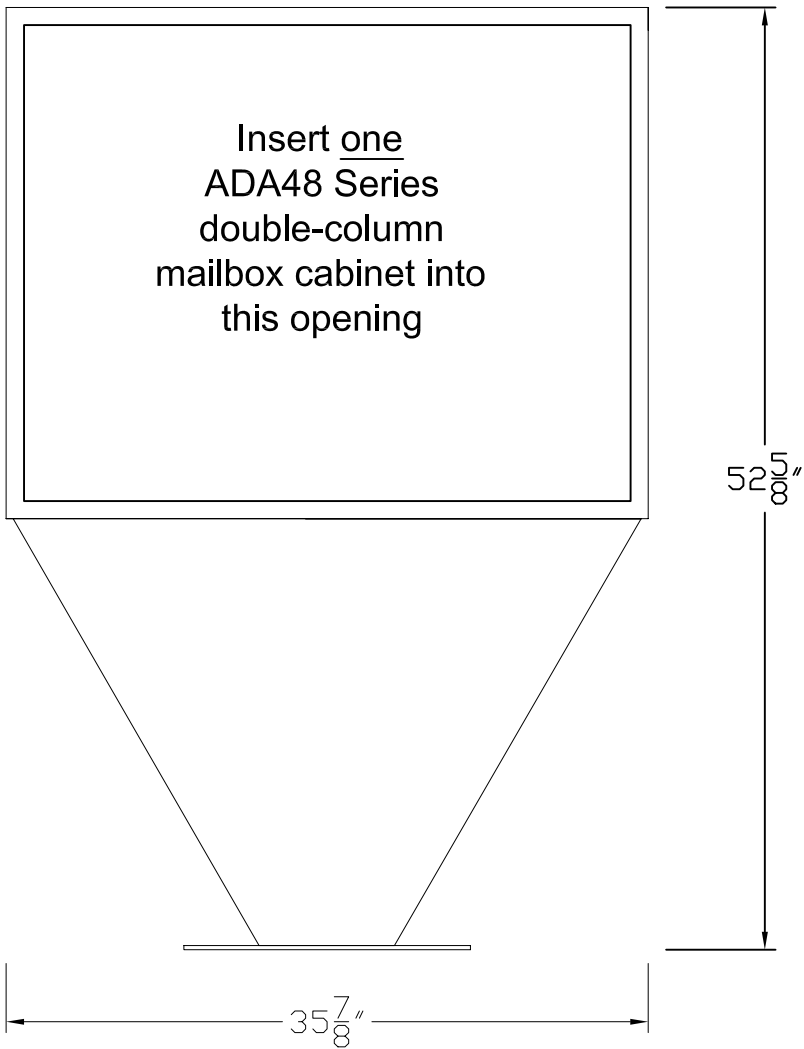

Kiosk Model: XG1D-ADA48

2B GLOBAL INC.	
<small>DRAWING NO.</small> 2B-XG1D-ADA48-01	<small>DRAWING TITLE:</small> X4GG KIOSK
<small>DATE</small> 26 MAR 2009	<small>FOR</small> ADA48 SERIES MAILBOX CABINET
<small>SCALE</small> 1:1 <small>SIZE</small> L	<small>REVISION NO.</small> 0 <small>SHEET</small> 1 OF 1