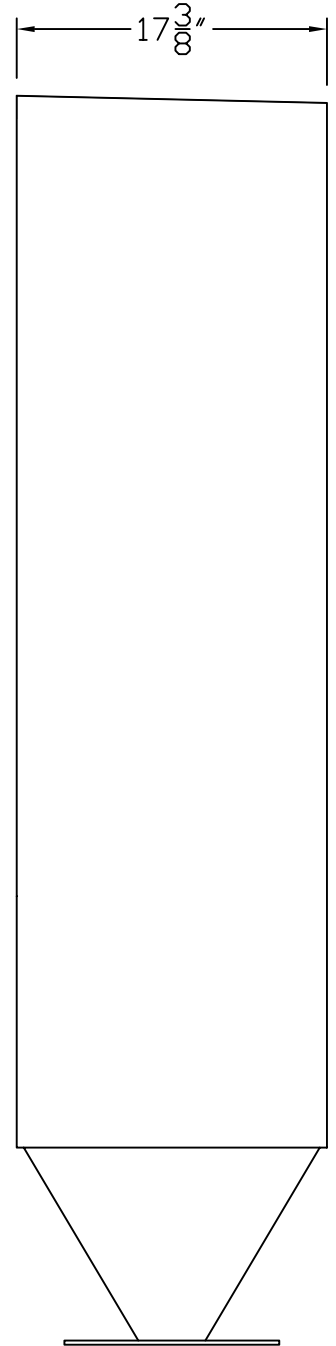

Kiosk Model: XG1D-MAX

<b>2B GLOBAL INC.</b>			
DRAWING NO.	2B-XG1D-MAX-01	DRAWING TITLE:	X4GG KIOSK
DATE	26 MAR 2009	FOR MAX SERIES MAILBOX CABINET	
SCALE	1:1	SIZE	L
REVISION NO.	0	SHEET	1 OF 1