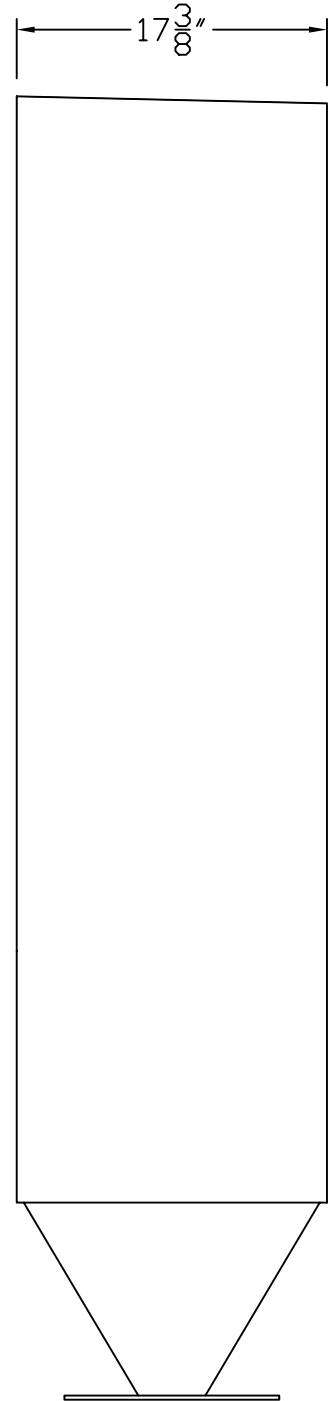

Kiosk Model: XG1D-MAXPL

2B GLOBAL INC.	
DRAWING NO. 2B-XG1D-MAXPL-01	DRAWING TITLE: X4GG KIOSK
DATE 26 MAR 2009	FOR MAX+PARCEL SERIES MAILBOX CABINET
SCALE 1:1 SIZE L	REVISION NO. 0 SHEET 1 OF 1