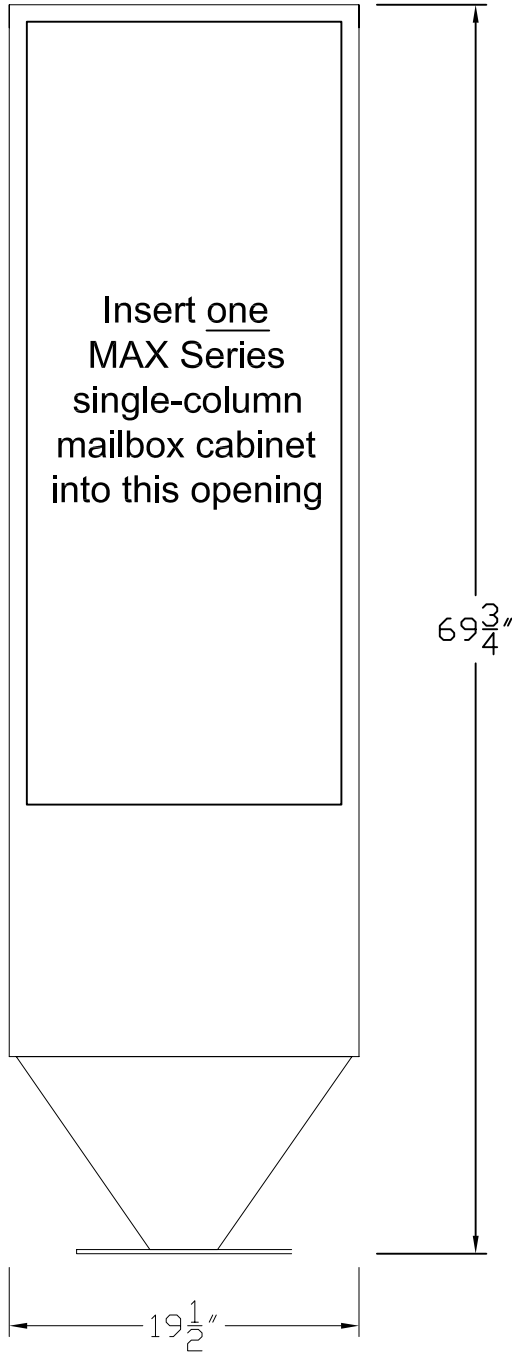

Kiosk Model: XG1S-MAX

2B GLOBAL INC.	
DRAWING NO. 2B-XG1S-MAX-01	DRAWING TITLE: X4GG KIOSK
DATE 26 MAR 2009	FOR MAX SERIES MAILBOX CABINET
SCALE 1:1	SIZE L
REVISION NO. 0	SHEET 1 OF 1