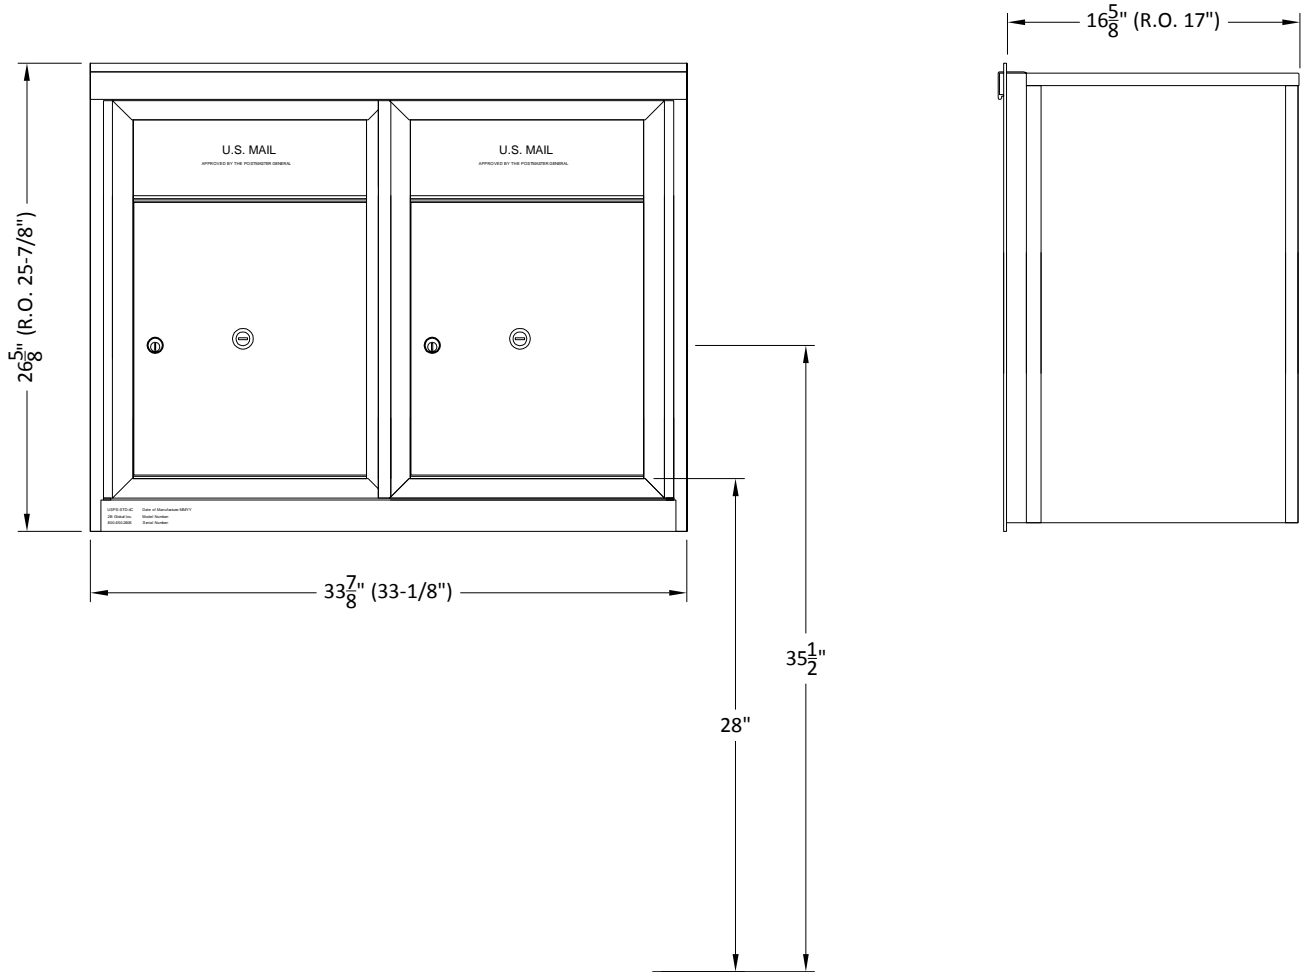

P2ADA48

2B GLOBAL INC

DATE: 1 NOV 2014
SHEET: 1 OF 1

SCALE: 1 : 1
SIZE: LETTER

DRAWING TITLE.:
USPS-4C HORIZONTAL MAILBOX

DRAWING NO.:
2B-USPS-P2ADA48-STD